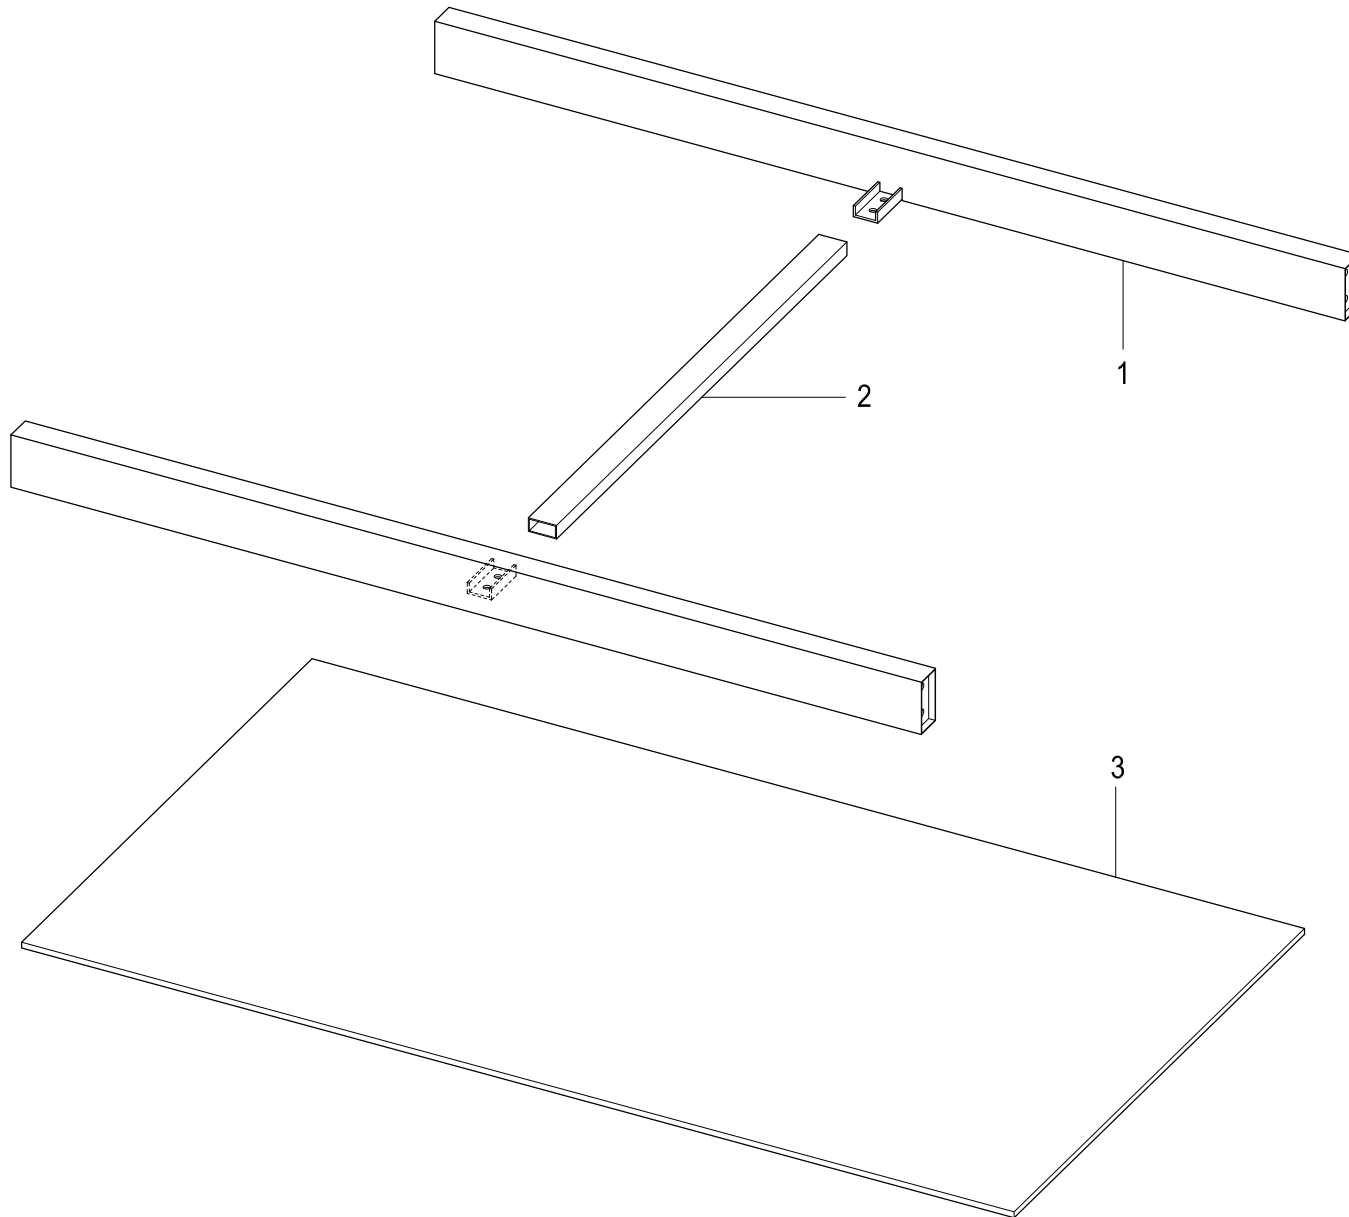

# VSP3722G0,1,5,7,8

Glass Shelf And Parts For Console Sink

4

5

6

7

8

9