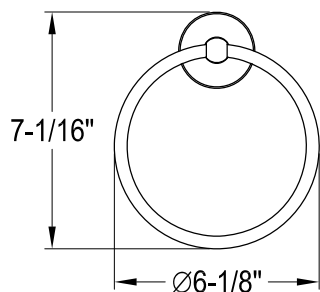

BAHK1612478K,C,AB,ORB,BB,SN

5 Pieces Bath Accessory

24" Towel Bar

18" Towel Bar

Robe Hook

Toilet Paper Holder

Towel Ring