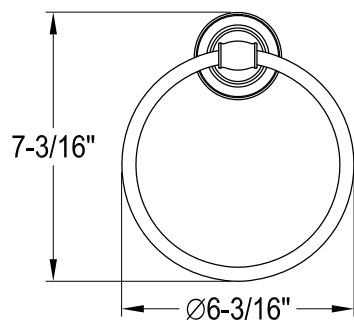

BAHK2612478K,C,AB,ORB,BB,SN

5 Pieces Bath Accessory

24" Towel Bar

18" Towel Bar

Robe Hook

Toilet Paper Holder

Towel Ring