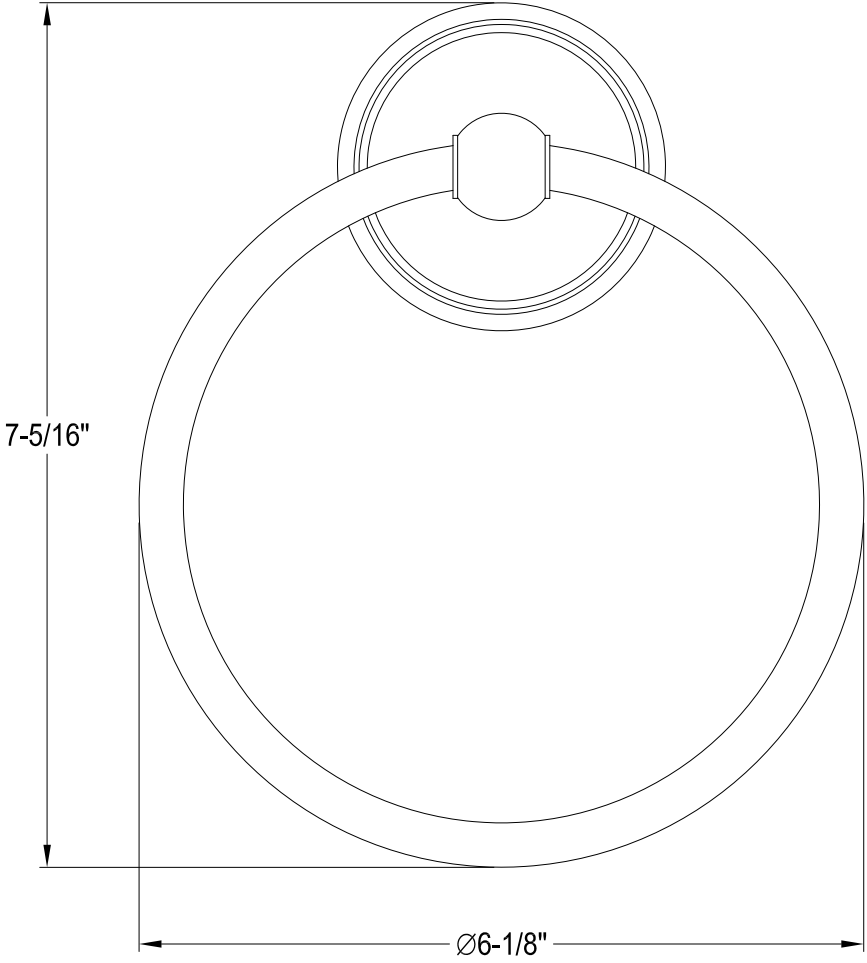

BA1112MB,C,PB,ORB,SN

18" Towel Bar

BA1114MB,C,PB,ORB,SN

Towel Ring

BA1118MB,C,PB,ORB,SN

Toilet Paper Holder