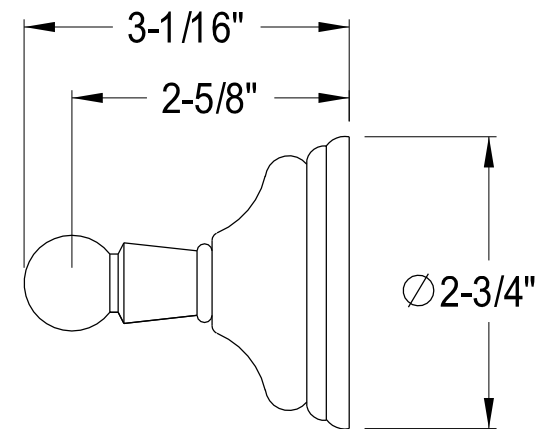

# BA1112C,PB,ORB,SN

18" Towel Bar

# BA1118C,PB,ORB,SN

Toilet Paper Holder

# BA1119C, PB, ORB, SN

Glass Shelf