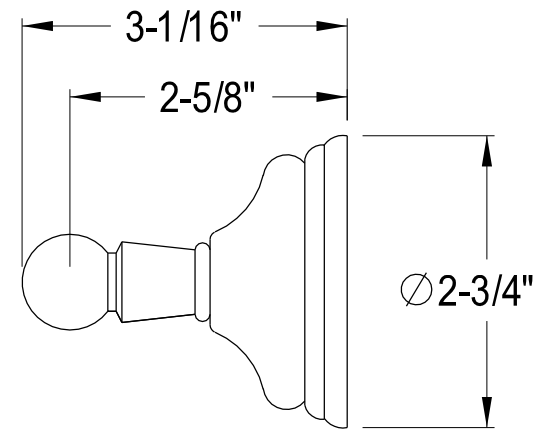

# BA1112C,PB,ORB,SN

18" Towel Bar

# BA1118C,PB,ORB,SN

Toilet Paper Holder

# BA1119C, PB, ORB, SN

Glass Shelf