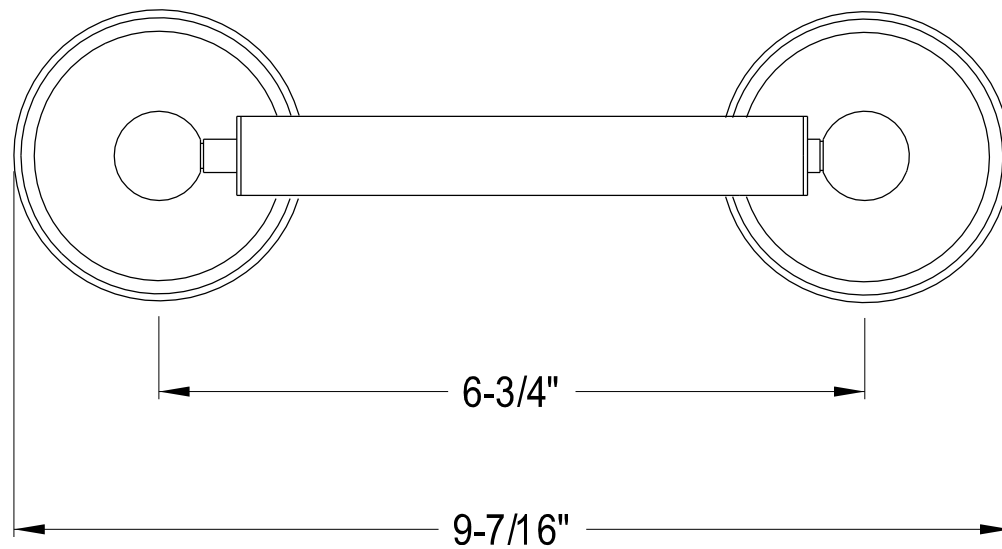

# BA1112C,PB,ORB,SN

18" Towel Bar

# BA1118C,PB,ORB,SN

Toilet Paper Holder

# BA1119C, PB, ORB, SN

Glass Shelf