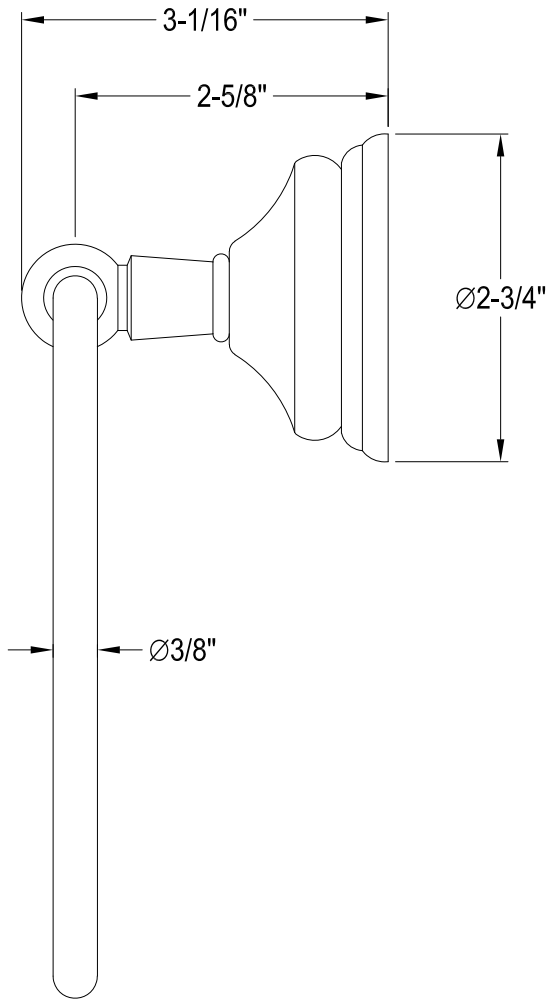

# BA1113MB,C,PB,ORB,SN

24" Dual Towel Bar

# BA1114MB,C,PB,ORB,SN

Towel Ring

# BA1118MB,C,PB,ORB,SN

Toilet Paper Holder