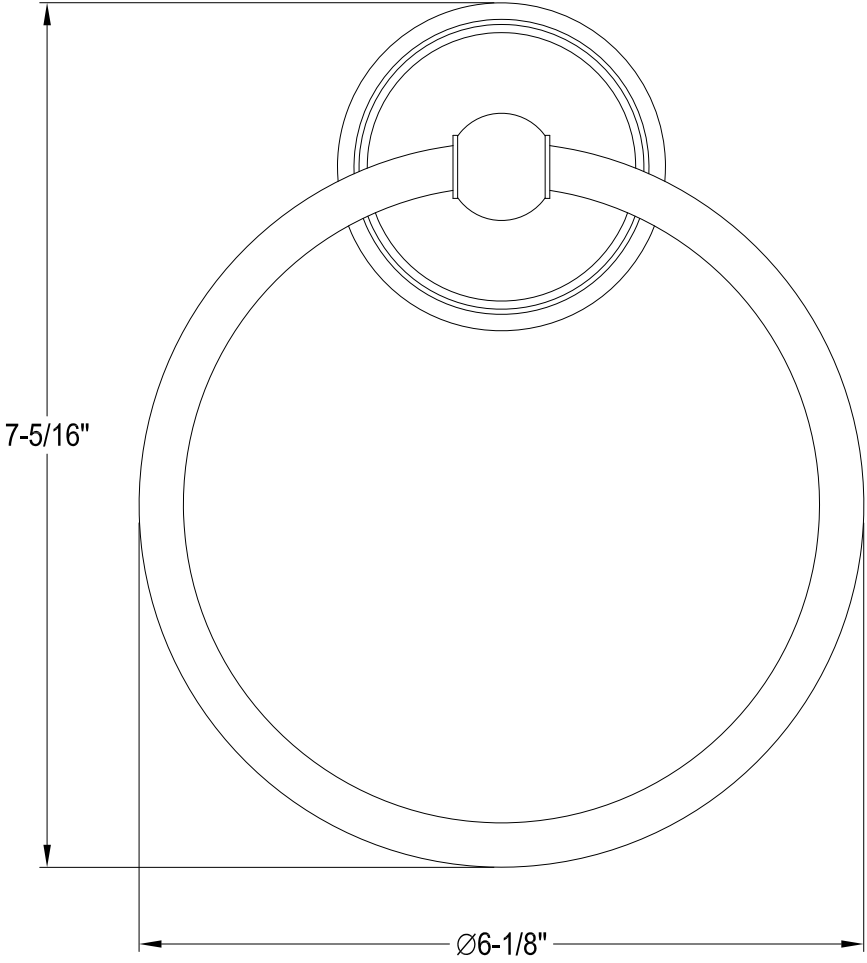

BA1113MB,C,PB,ORB,SN

24" Dual Towel Bar

BA1114MB,C,PB,ORB,SN

Towel Ring

BA1118MB,C,PB,ORB,SN

Toilet Paper Holder