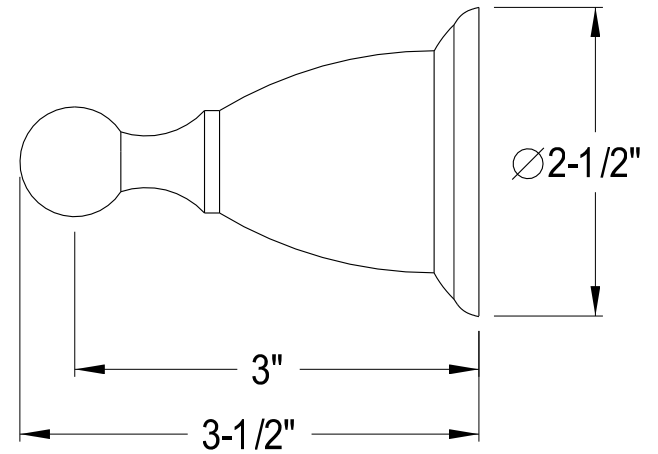

BA1752C, PB, AB, ORB, PN, SN, BK

18" Towel Bar

BA1758C, PB, AB, ORB, PN, SN, BK

Toilet Paper Holder

BA1759C,PB,AB,ORB,PN,SN,BK

Glass Shelf