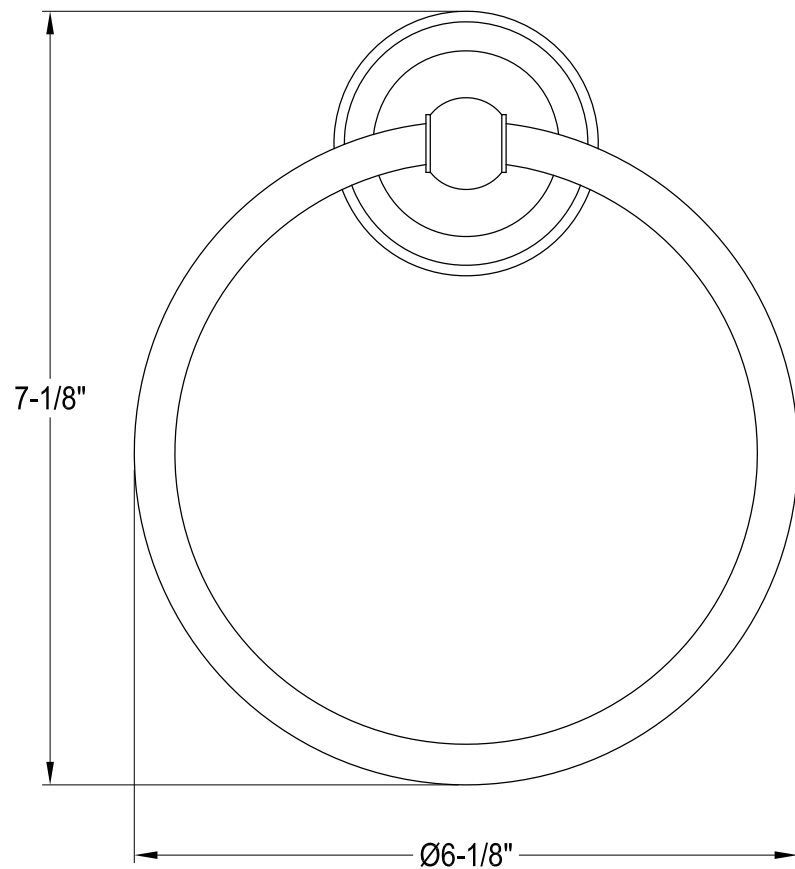

BA1753MB,C,PB,AB,ORB,BB,SN

24" Dual Towel Bar

BA1754MB,C,PB,AB,VN,ORB,BB,SN

Towel Ring

BA1758MB,C,PB,AB,VN,ORB,BB,SN

Toilet Paper Holder