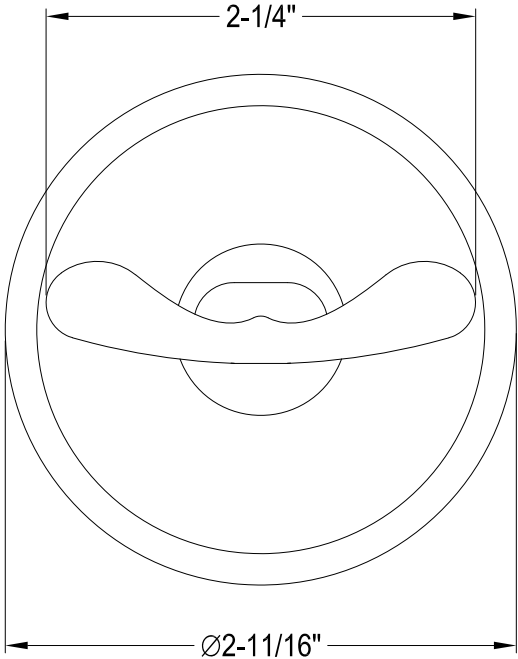

BA317MB,C,PB,ORB,SN

Robe Hook