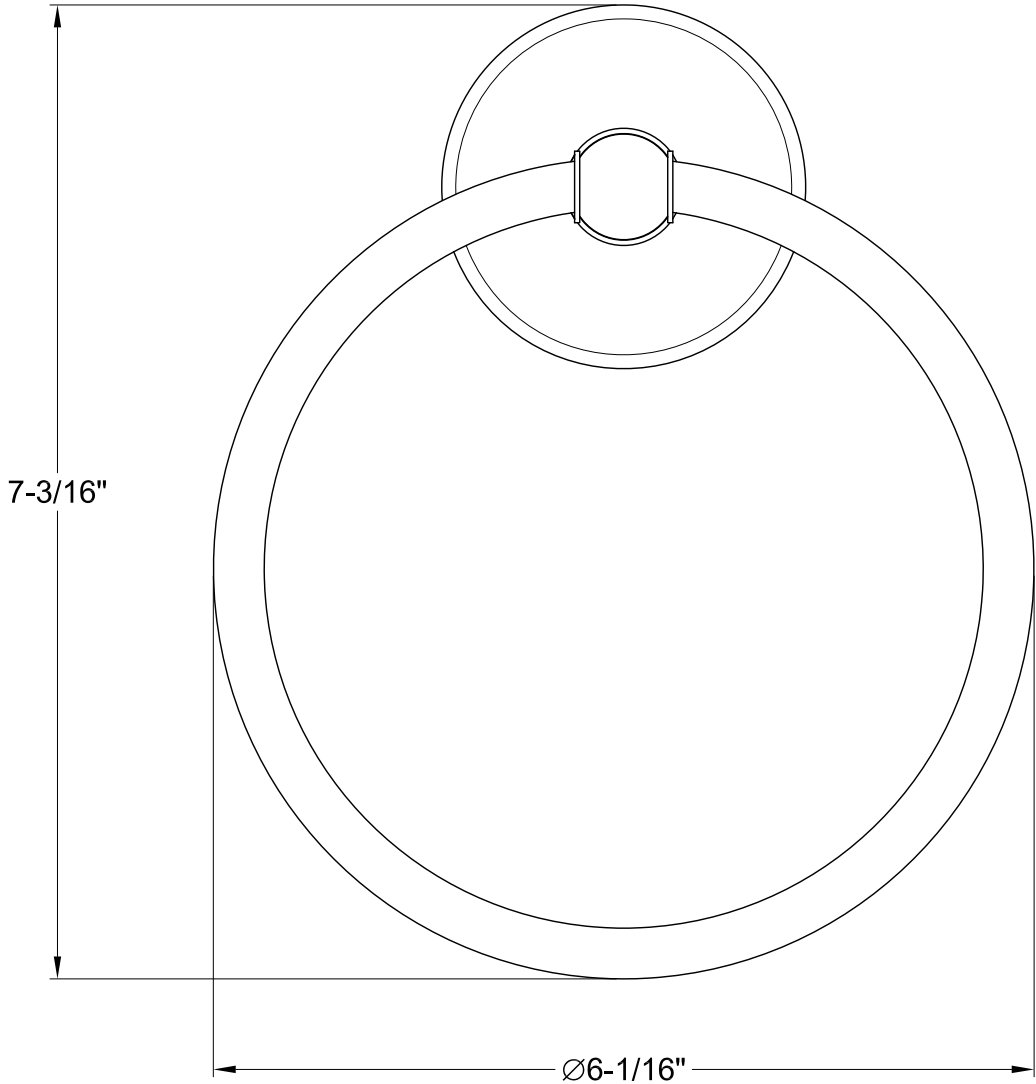

# BA312MB,C,PB,ORB,SN

18" Towel Bar

# BA314C,PB,ORB,SN

Towel Ring