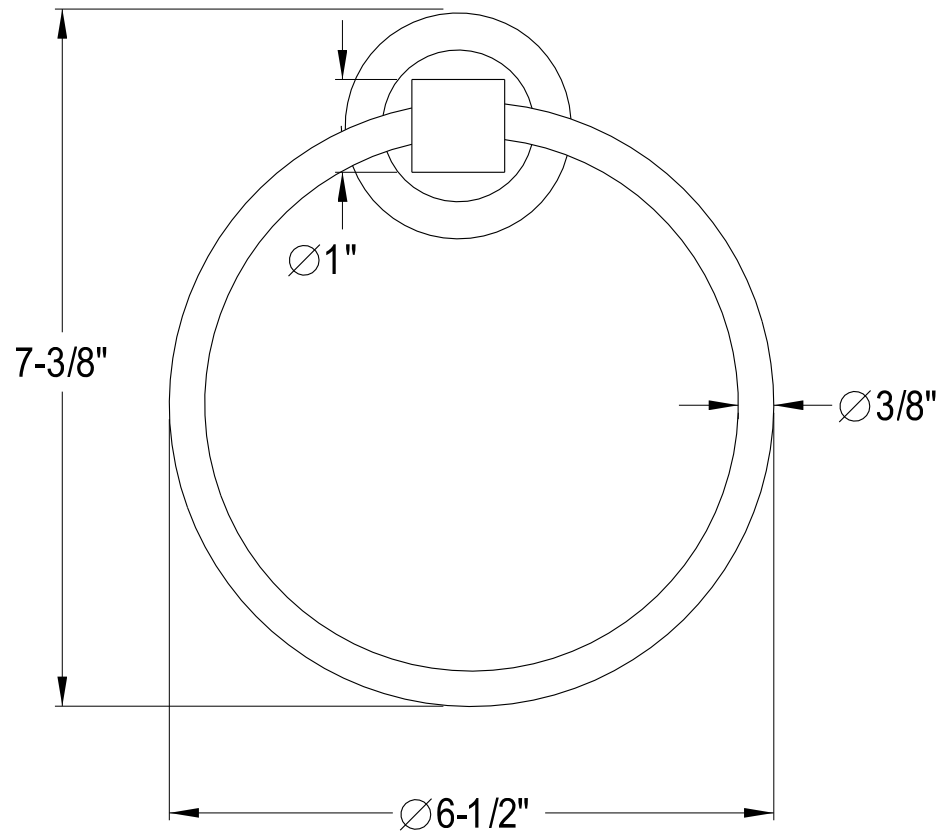

# BA821 2C, SN

18" Towel Bar

# BA8214C,SN

6" Towel Ring

# BA8218C,SN

Toilet Paper Holder