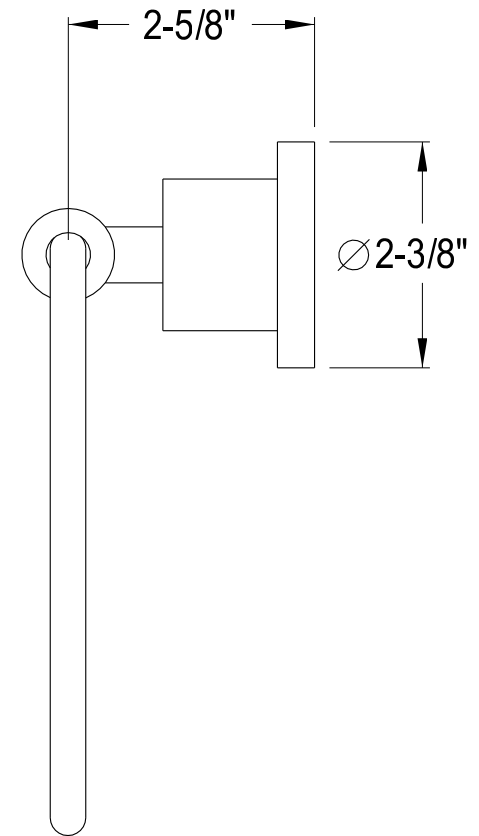

# BA821 2C, SN

18" Towel Bar

# BA8214C,SN

6" Towel Ring

# BA8218C,SN

Toilet Paper Holder