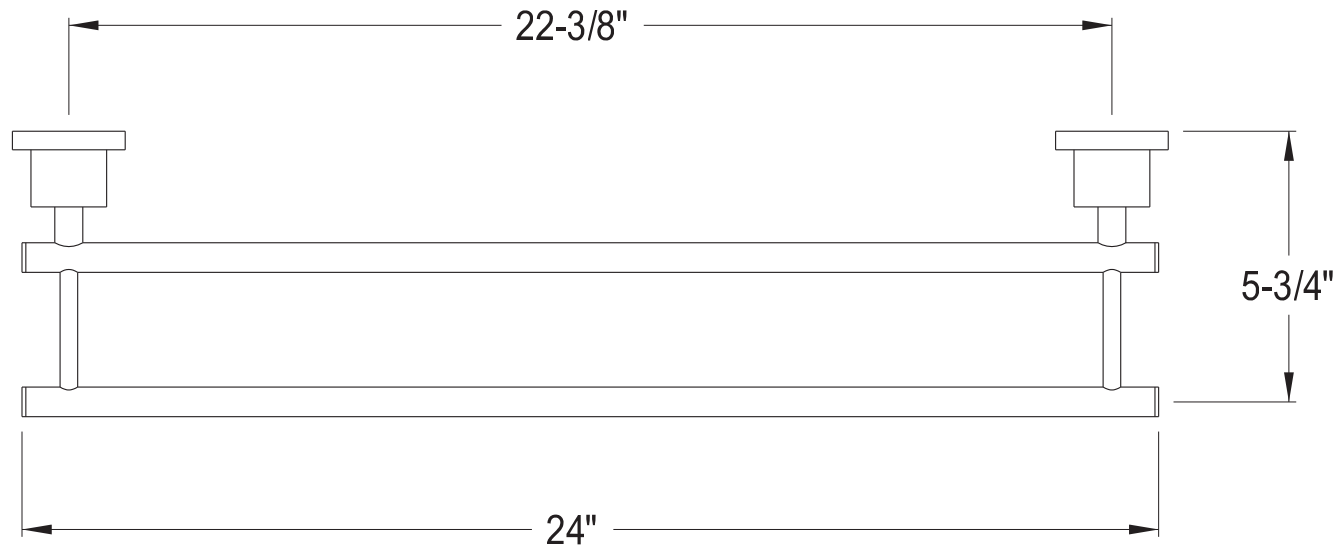

BAK821348C,SN

24" Dual Towel Bar

6" Towel Ring

Toilet Paper Holder