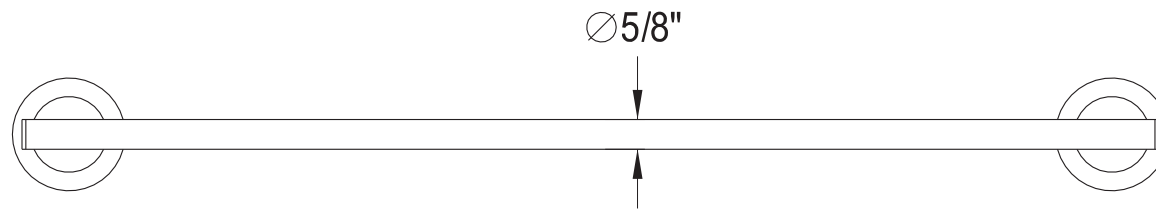

BAK821348C,SN

24" Dual Towel Bar

6" Towel Ring

Toilet Paper Holder