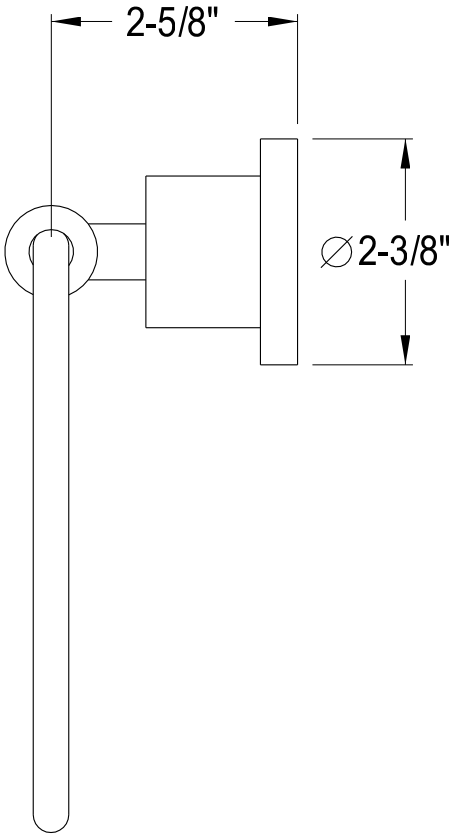

BAK821348C,SN

24" Dual Towel Bar

6" Towel Ring

Toilet Paper Holder