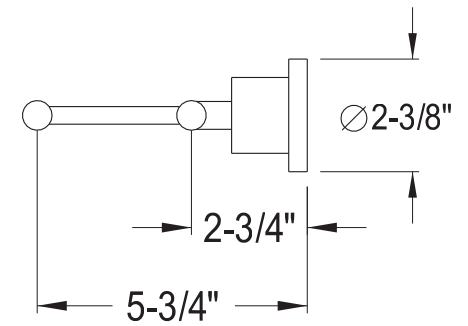

BAK821348C,SN

24" Dual Towel Bar

6" Towel Ring

Toilet Paper Holder