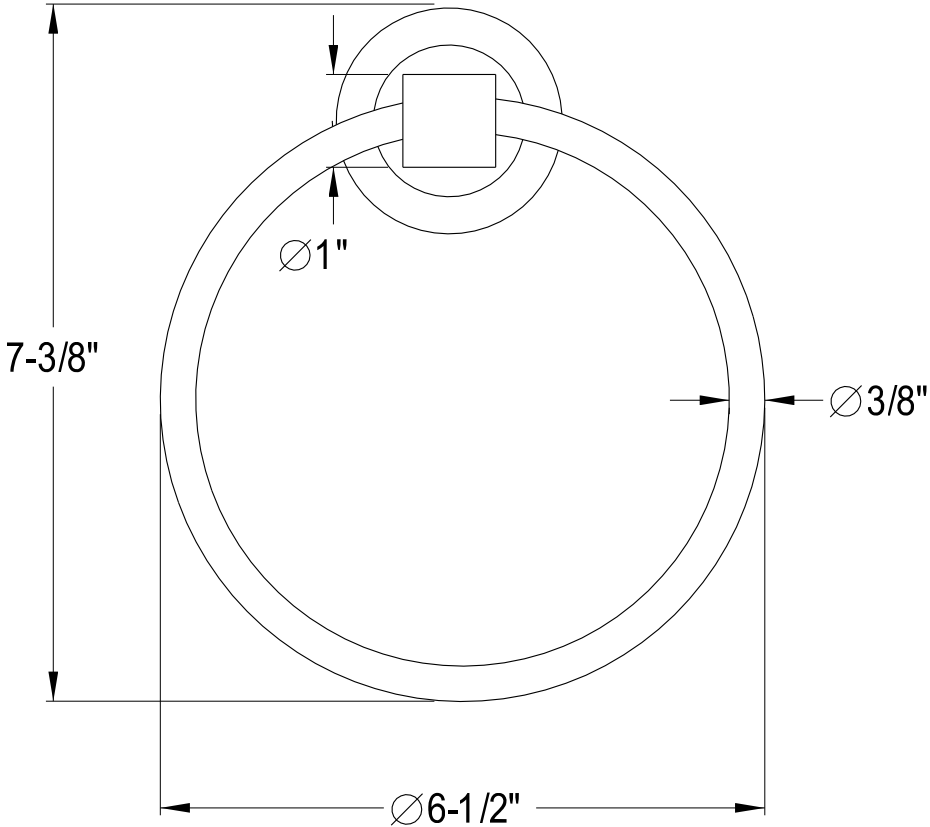

BAK821348C,SN

24" Dual Towel Bar

6" Towel Ring

Toilet Paper Holder