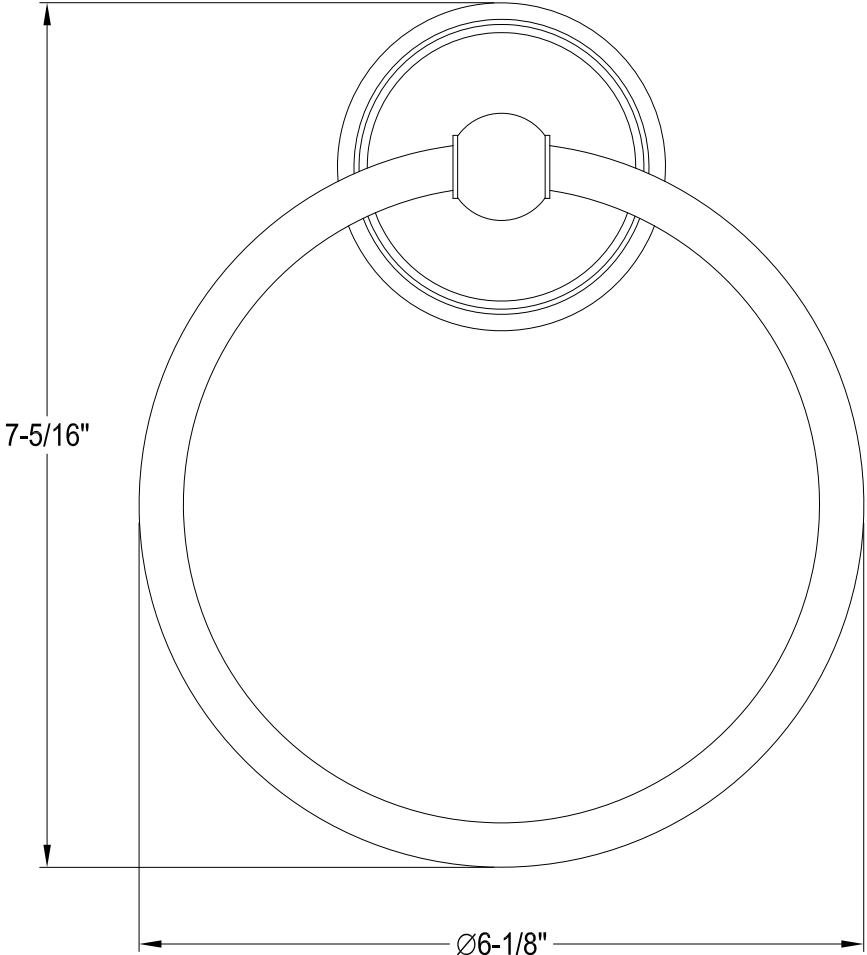

BA9113C,PB,AB,BB,BN

24" Dual Towel Bar

BA9114C,PB,AB,BB,BN

Towel Ring

BA9117C,PB,AB,BB,BN

Robe Hook

BA9118C,PB,AB,BB,BN

Toilet Paper Holder