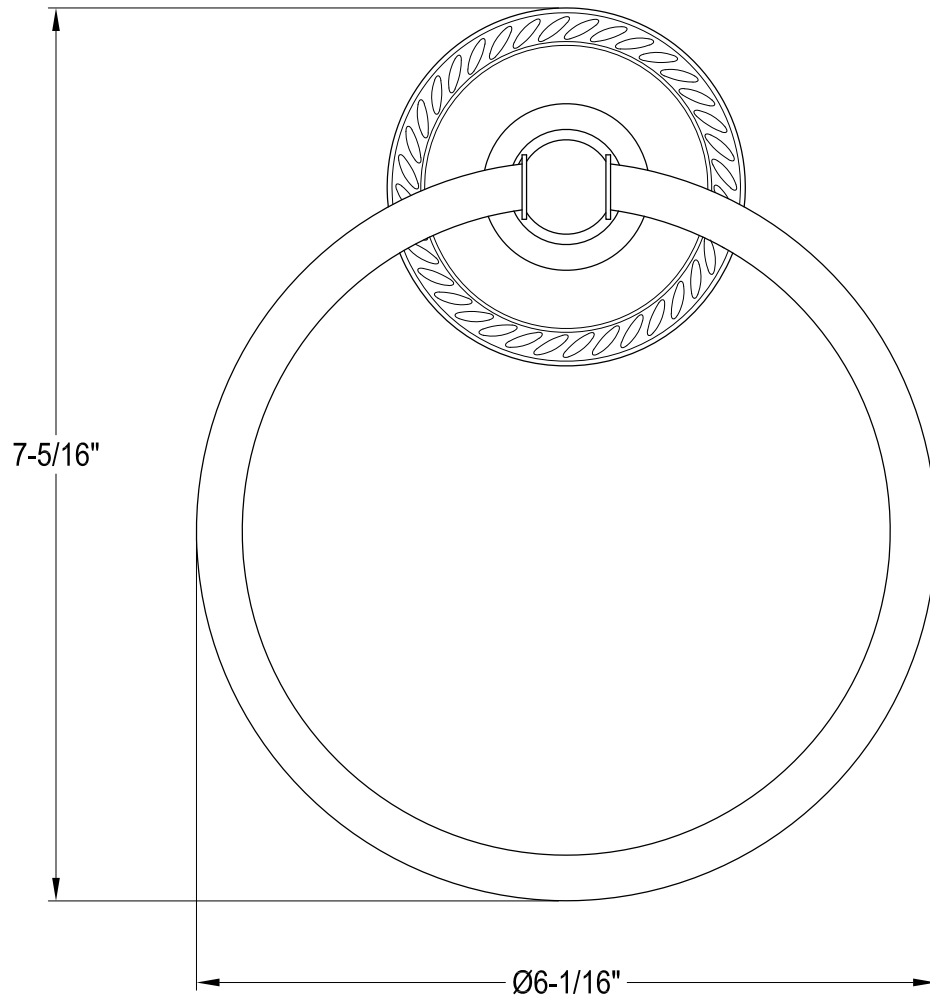

# BA911C,ORB

24" Towel Bar

# BA914ORB

Towel Ring

# BA918ORB

Toilet Paper Holder