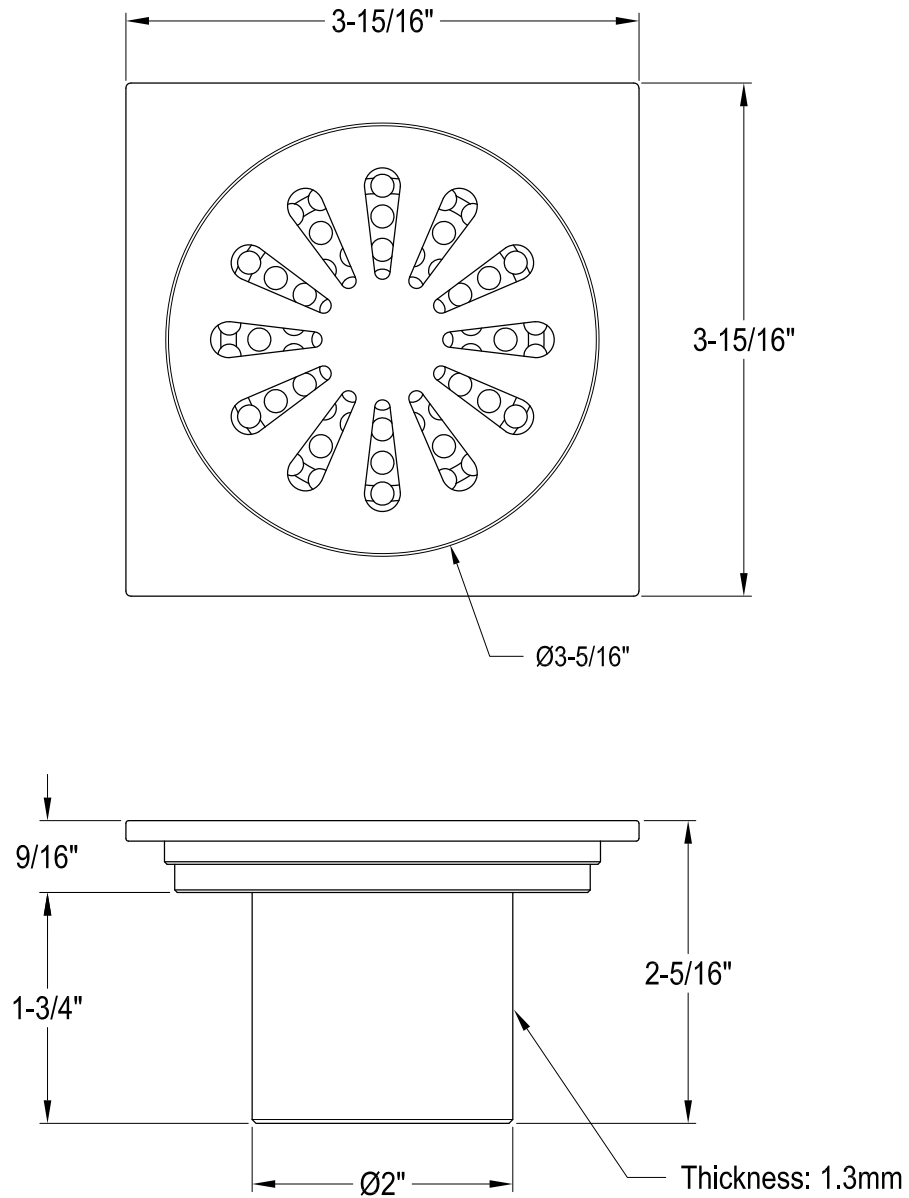

# BSF4161MB,C,PB,AB,ORB,PN,BB,BN

4" Square Shower Drain

Adaptor x 1 pc