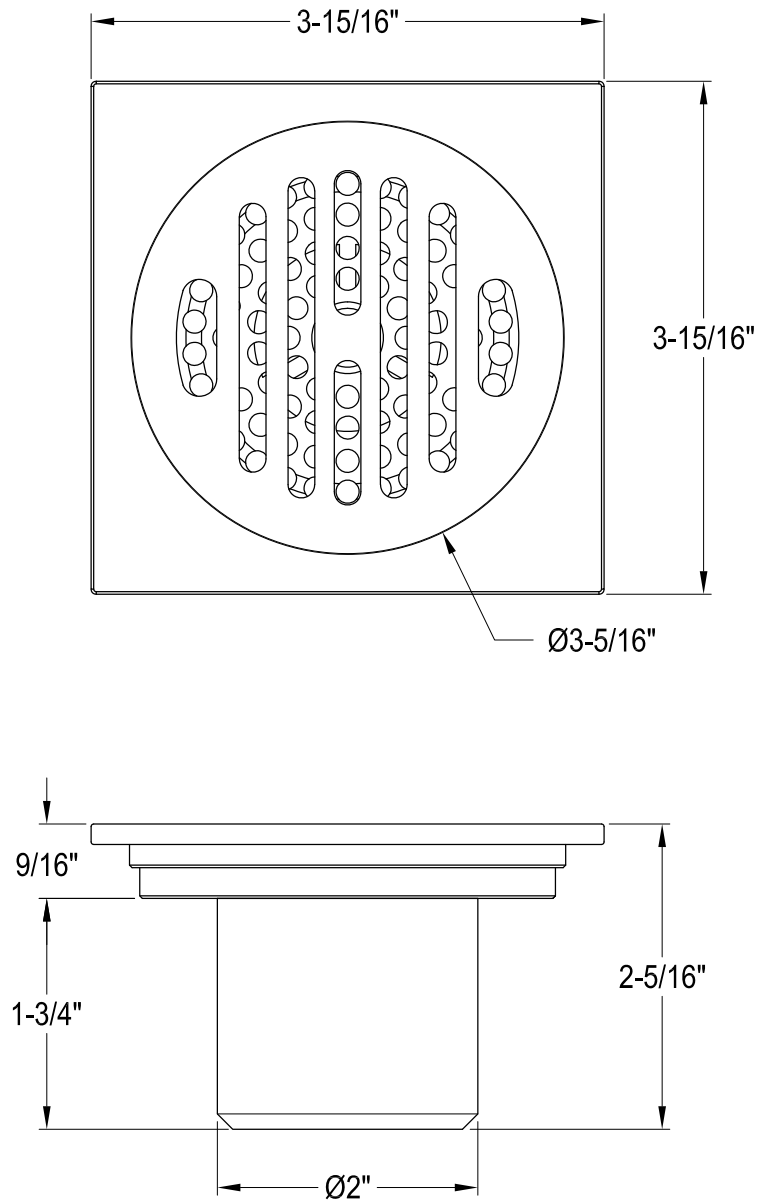

# BSF4262MB,C,PB,AB,ORB,PN,BB,BN

4" Square Shower Drain

Adaptor x 1 pc