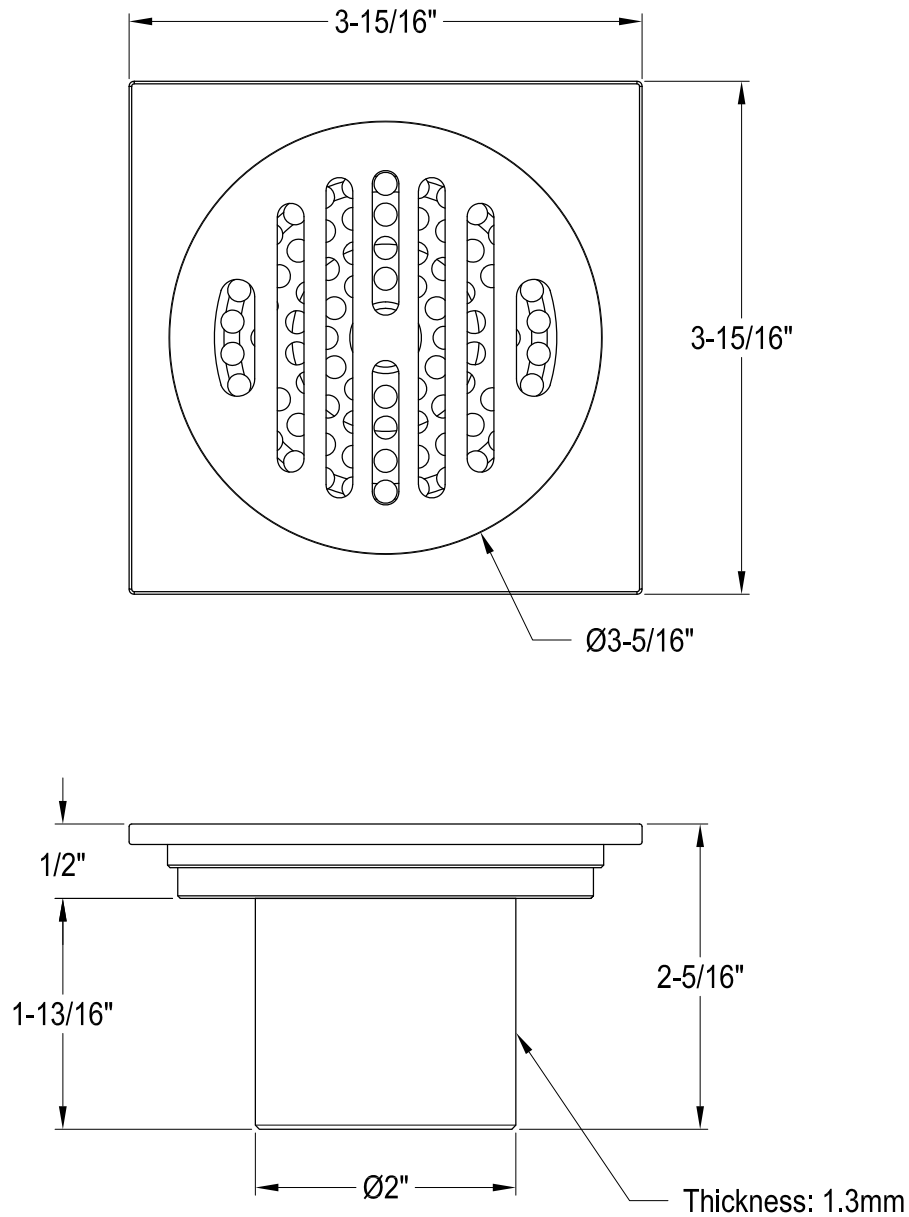

# BSF4262MB,C,PB,AB,ORB,PN,BB,BN

4" Square Shower Drain

Adaptor x 1 pc