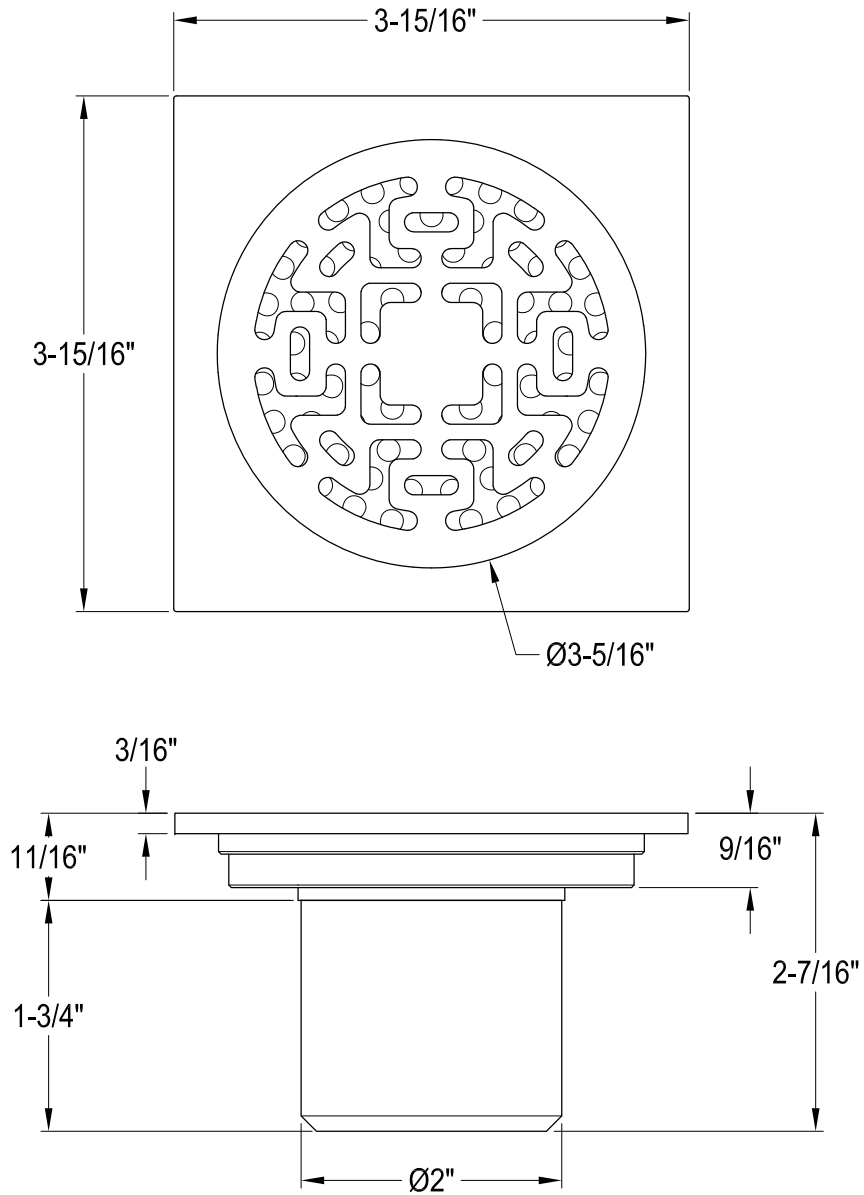

BSF4272MB,C,PB,AB,PN,BB,BN

4" Square Shower Drain

Adaptor x 1 pc