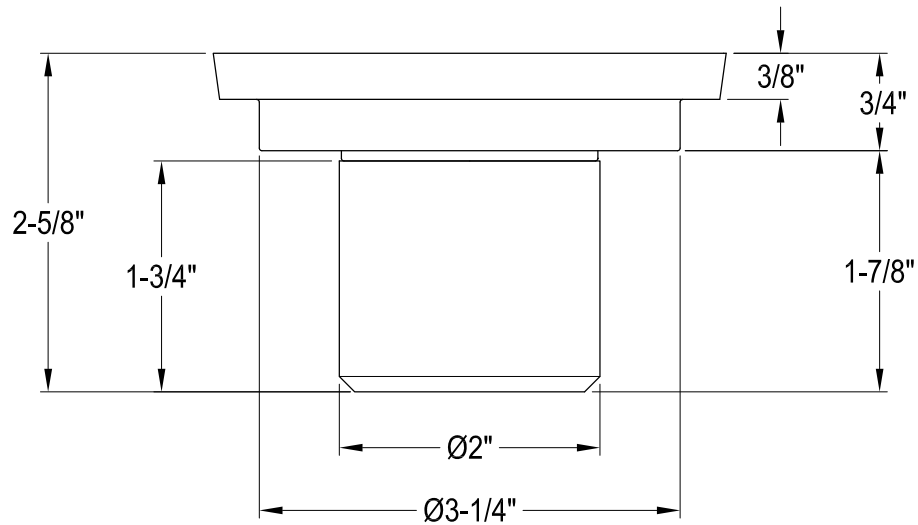

BSF4464MB,C,PB,ORB,PN,BB,BN

4" Square Shower Drain

Adaptor x 1 pc