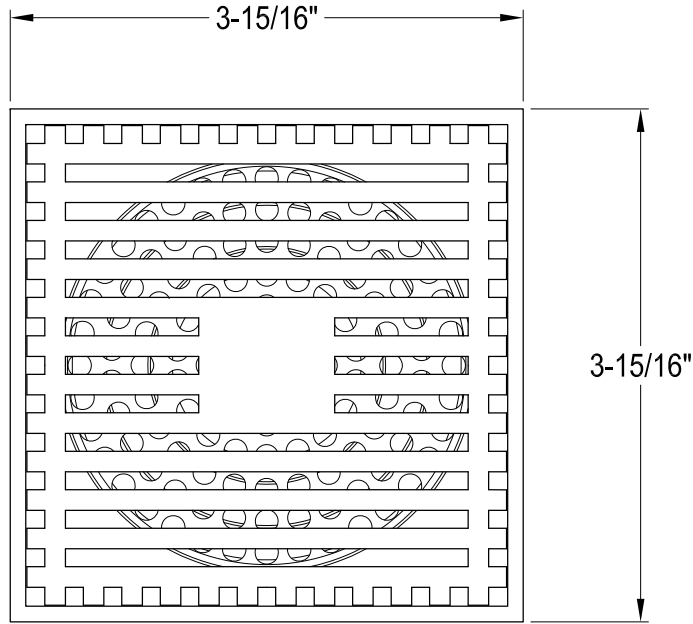

BSF4464MB,C,PB,ORB,PN,BB,BN

4" Square Shower Drain

Adaptor x 1 pc