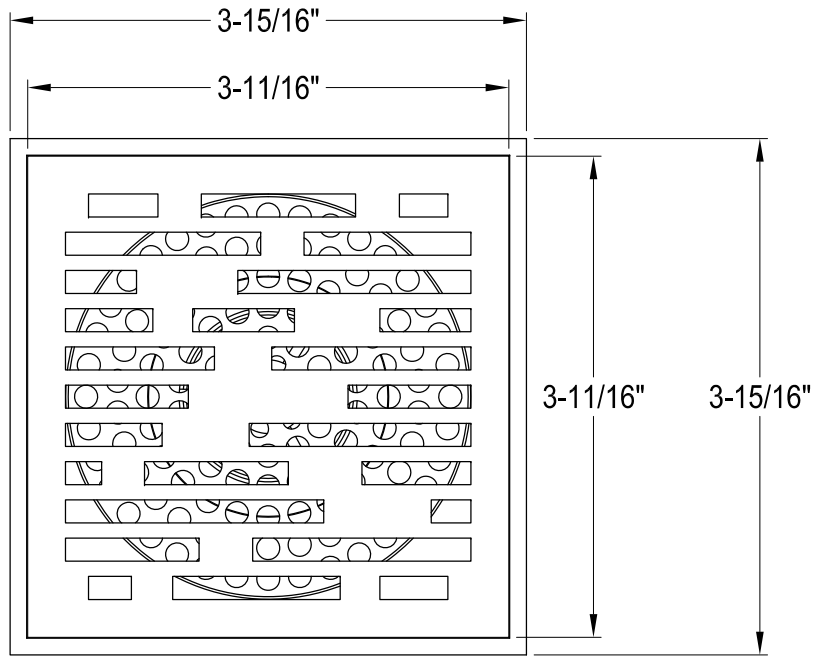

BSF6310MB,C,PB,AB,ORB,PN,BB,BN

4" Square Shower Drain

Adaptor x 1 pc