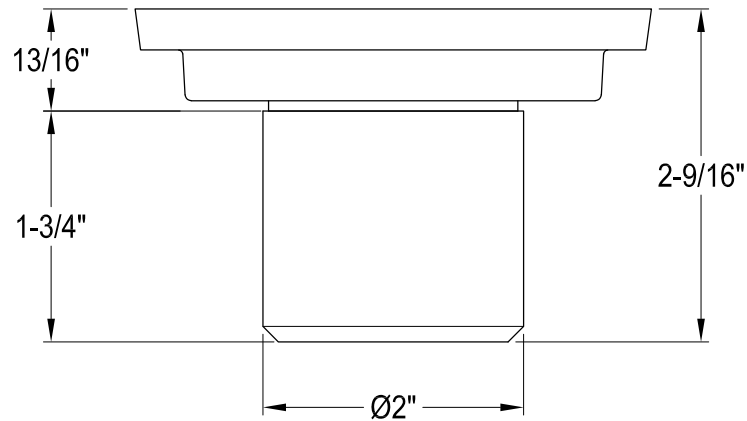

BSF6310MB,C,PB,AB,ORB,PN,BB,BN

4" Square Shower Drain

Adaptor x 1 pc