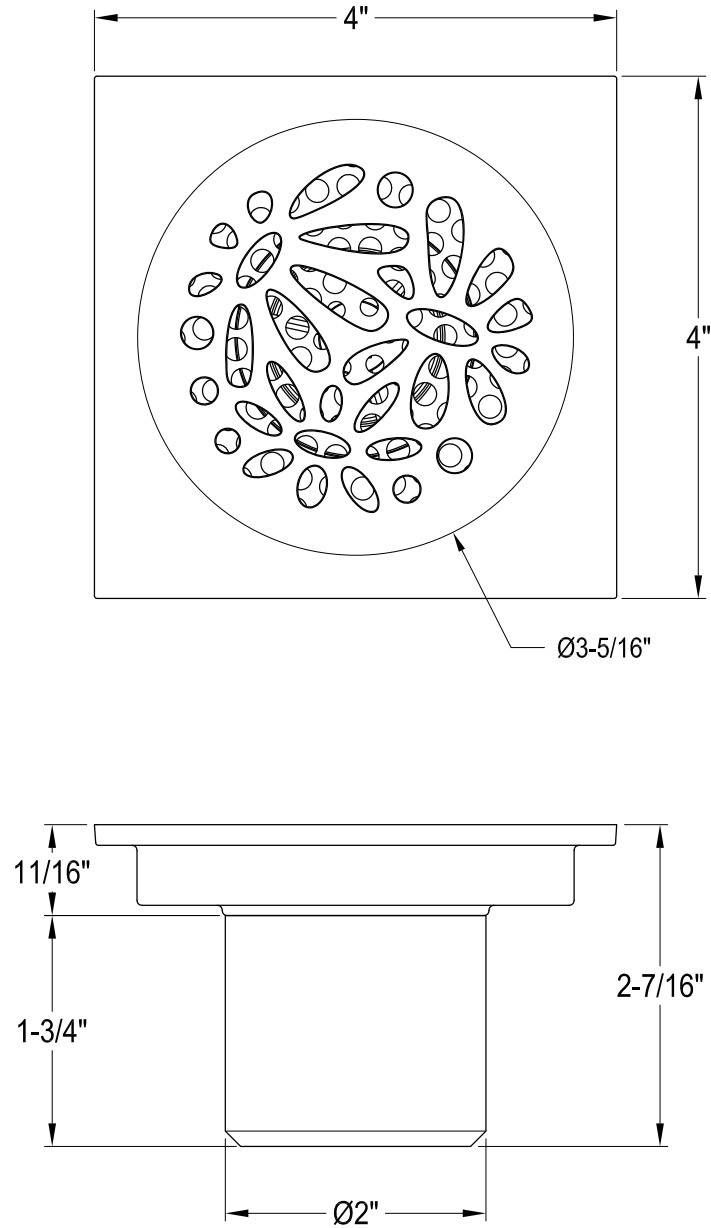

BSF6360MB,C,PB,AB,ORB,PN,BB,BN

4" Square Shower Drain

Adaptor x 1 pc