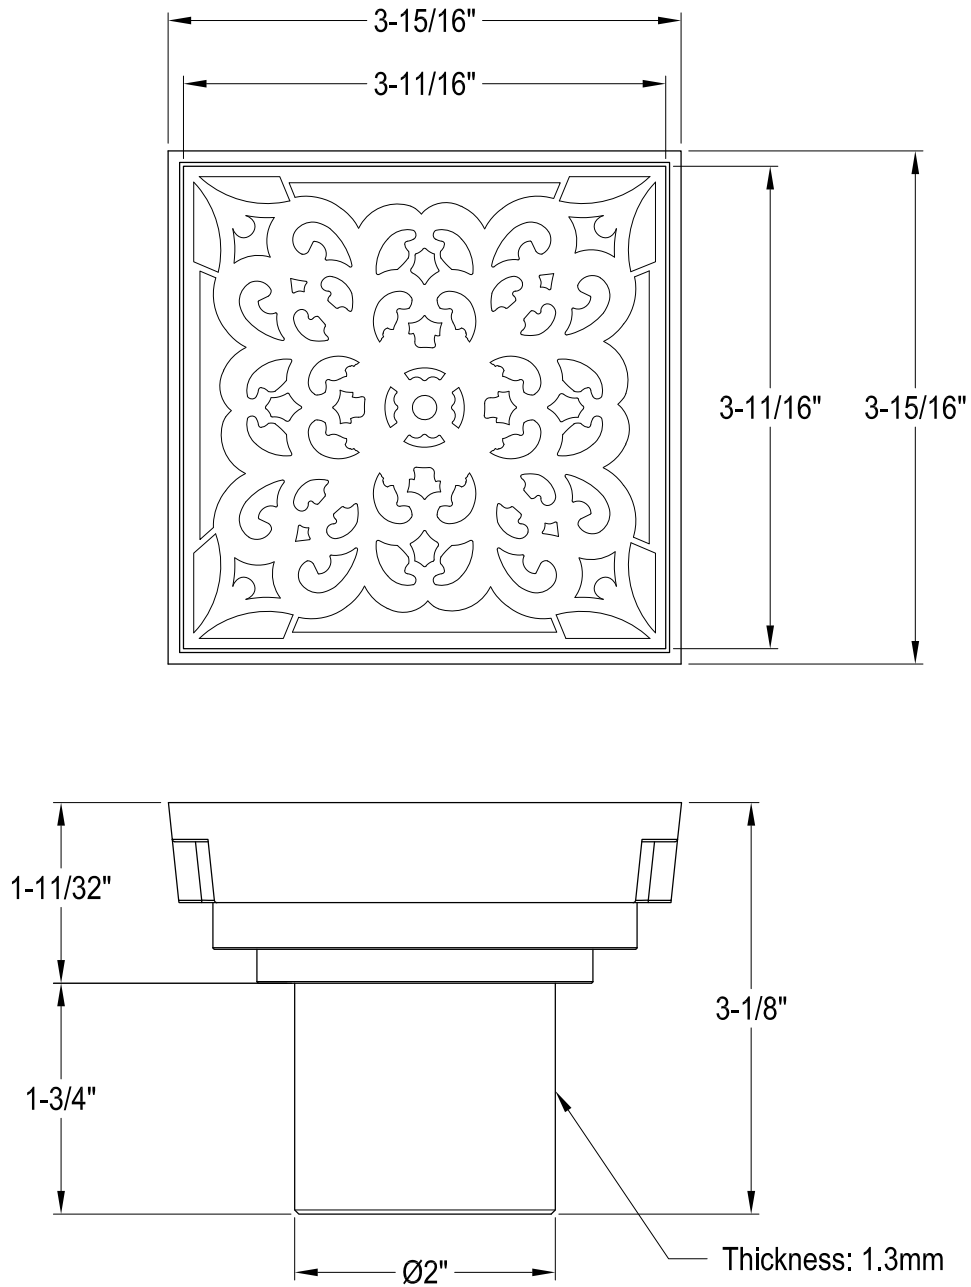

BSF9771MB,C,PB,AB,ORB,PN,BB,BN

4" Square Shower Drain

Adaptor x 1 pc