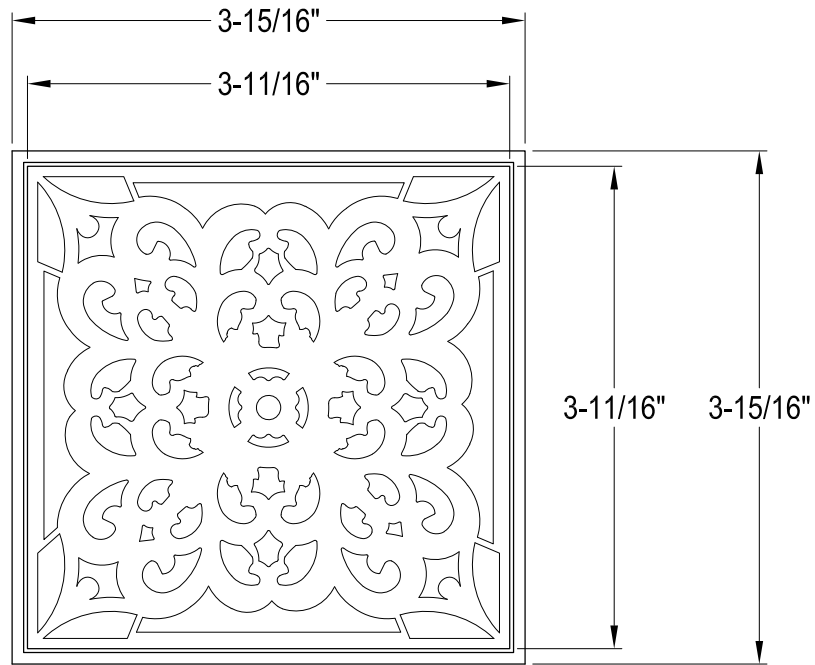

BSF9771MB,C,PB,AB,ORB,PN,BB,BN

4" Square Shower Drain

Adaptor x 1 pc