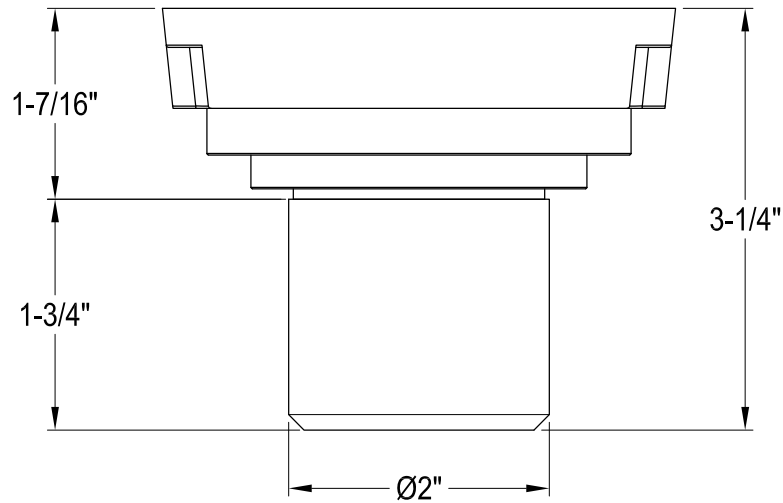

BSF9771MB,C,PB,AB,ORB,PN,BB,BN

4" Square Shower Drain

Adaptor x 1 pc