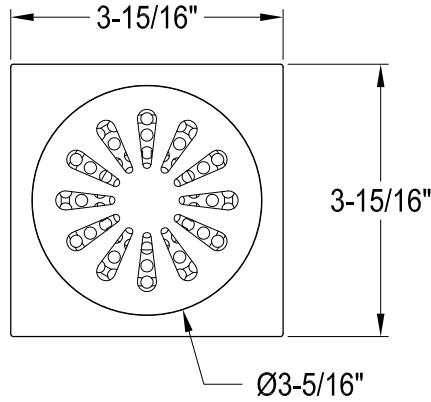

BSFK4161MB,C,PB,AB,ORB,PN,BB,BN

Shower Drain with Flange Kit

1/4"-28 UNF x 5/8" L
(4 pcs)

#10-12 x 1-1/2" L & Anchor
(4 pcs)