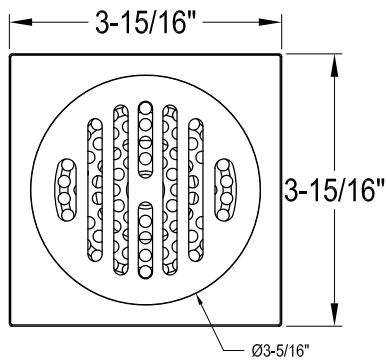

# BSFK4262MB,C,PB,AB,ORB,PN,BB,BN

Shower Drain with Flange Kit

1/4"-28 UNF x 5/8" L  
(4 pcs)

#10-12 x 1-1/2" L & Anchor  
(4 pcs)