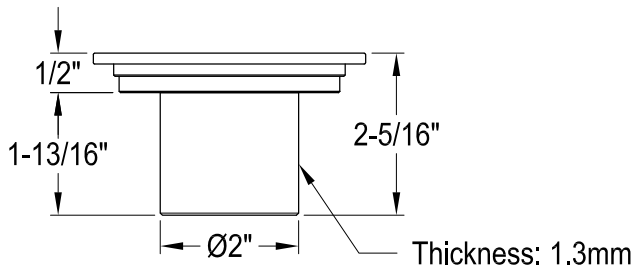

# BSFK4262MB,C,PB,AB,ORB,PN,BB,BN

Shower Drain with Flange Kit

1/4"-28 UNF x 5/8" L  
(4 pcs)

#10-12 x 1-1/2" L & Anchor  
(4 pcs)