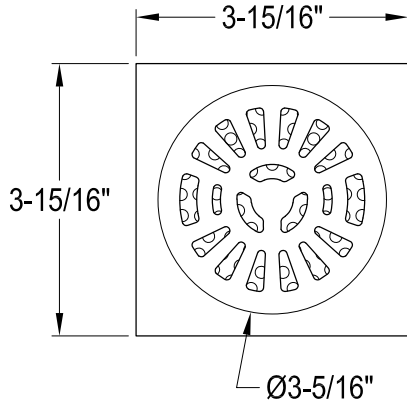

BSFK4267MB,C,PB,AB,PN,BB,BN

Shower Drain with Flange Kit

1/4"-28 UNF x 5/8" L
(4 pcs)

#10-12 x 1-1/2" L & Anchor
(4 pcs)