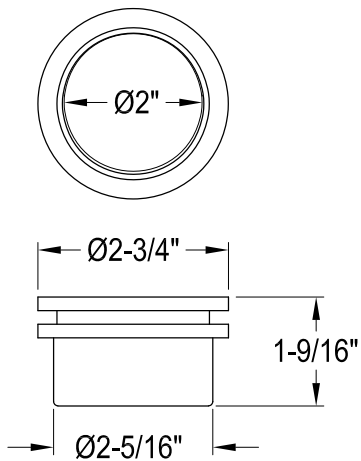

# BSFK4272MB,C,PB,AB,PN,BB,BN

Shower Drain with Flange Kit

$1/4"$ -28 UNF x  $5/8"$  L  
(4 pcs)

#10-12 x  $1-1/2"$  L & Anchor  
(4 pcs)