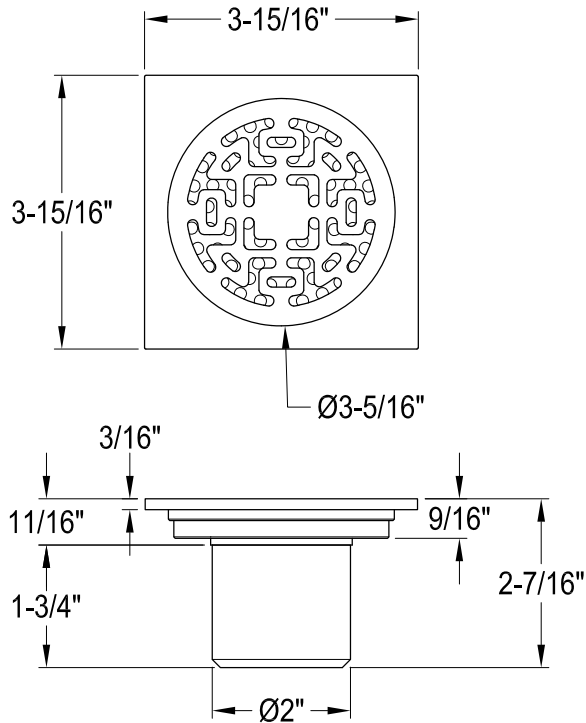

# BSFK4272MB,C,PB,AB,PN,BB,BN

Shower Drain with Flange Kit

$1/4"$ -28 UNF x  $5/8"$  L  
(4 pcs)

#10-12 x  $1-1/2"$  L & Anchor  
(4 pcs)