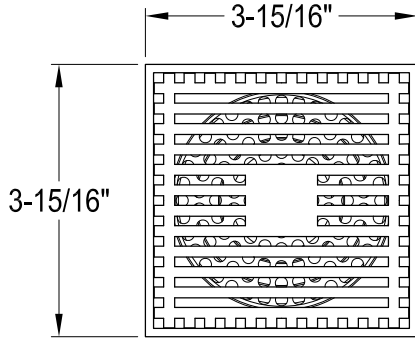

BSFK4464MB,C,PB,ORB,PN,BB,BN

Shower Drain with Flange Kit

1/4"-28 UNF x 5/8" L
(4 pcs)

#10-12 x 1-1/2" L & Anchor
(4 pcs)