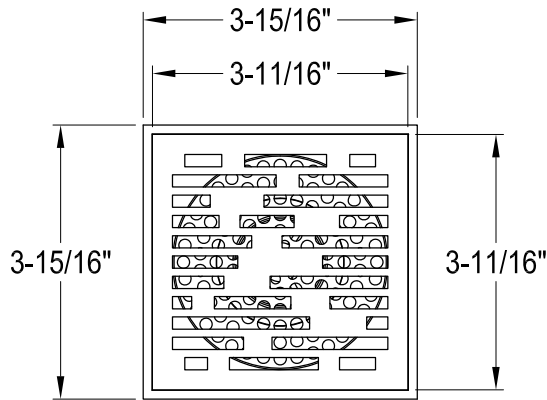

BSFK6310MB,C,PB,AB,ORB,PN,BB,BN

Shower Drain with Flange Kit

1/4"-28 UNF x 5/8" L
(4 pcs)

#10-12 x 1-1/2" L & Anchor
(4 pcs)