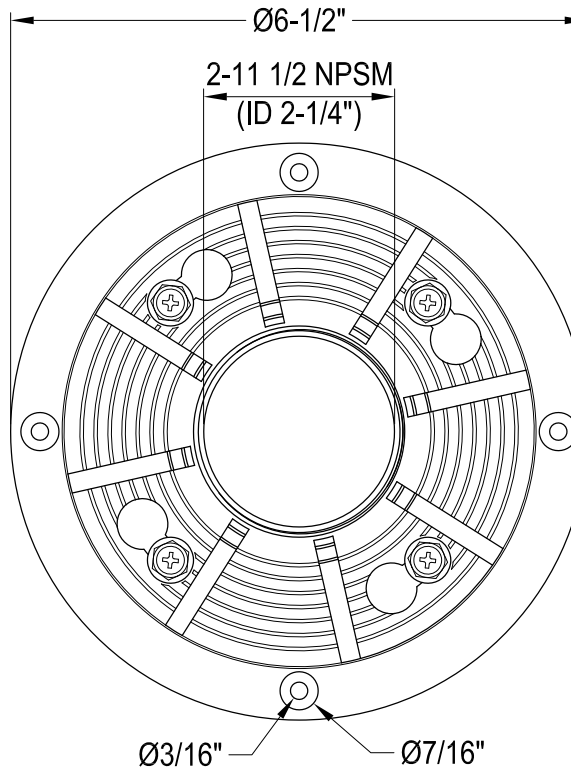

# BSFL02B

## Shower Drain Flange Kit

1/4"-28 UNF x 5/8" L  
(4 pcs)

#10-12 x 1-1/2" L  
& Anchor (4 pcs)