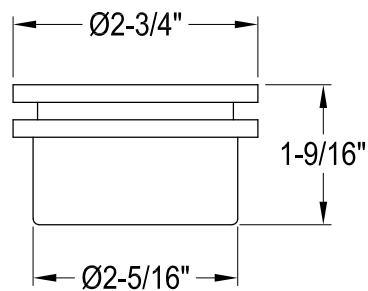

## Shower Drain Flange Kit

1/4"-28 UNF x 5/8" L  
(4 pcs)

#10-12 x 1-1/2" L  
& Anchor (4 pcs)