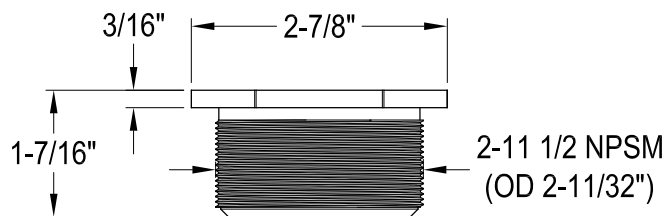

# BSFL02B

## Shower Drain Flange Kit

1/4"-28 UNF x 5/8" L  
(4 pcs)

#10-12 x 1-1/2" L  
& Anchor (4 pcs)