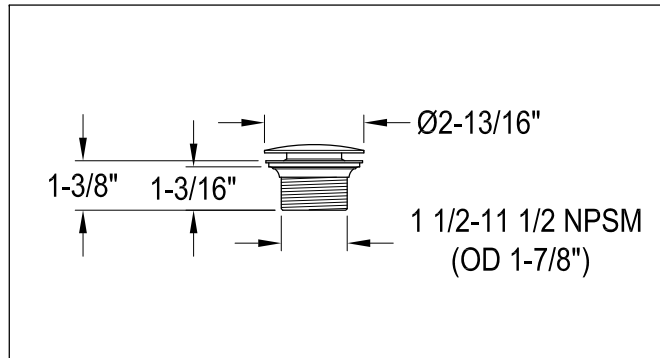

CC2710,1,2,3,5,6,7,8

Clawfoot Swivel Ball Overflow Toe Touch Drain, 23 Gauge

Overflow Screws x 2 Pairs

For Tub Thickness
 $7/8''$ Max