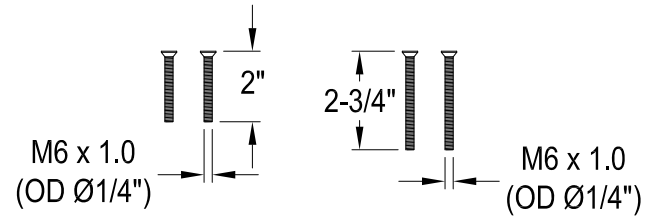

CC2710,1,2,3,5,6,7,8

Clawfoot Swivel Ball Overflow Toe Touch Drain, 23 Gauge

Overflow Screws x 2 Pairs

For Tub Thickness
 $7/8''$ Max