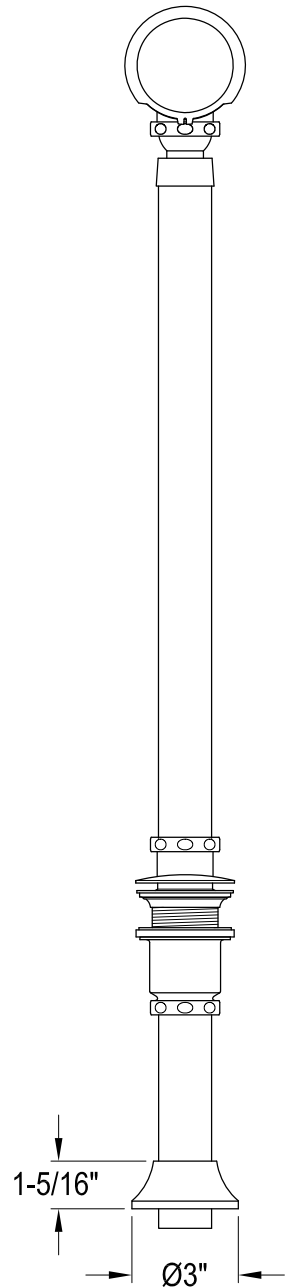

CC2710,1,2,3,5,6,7,8

Clawfoot Swivel Ball Overflow Toe Touch Drain, 23 Gauge

Overflow Screws x 2 Pairs

For Tub Thickness
 $7/8''$ Max