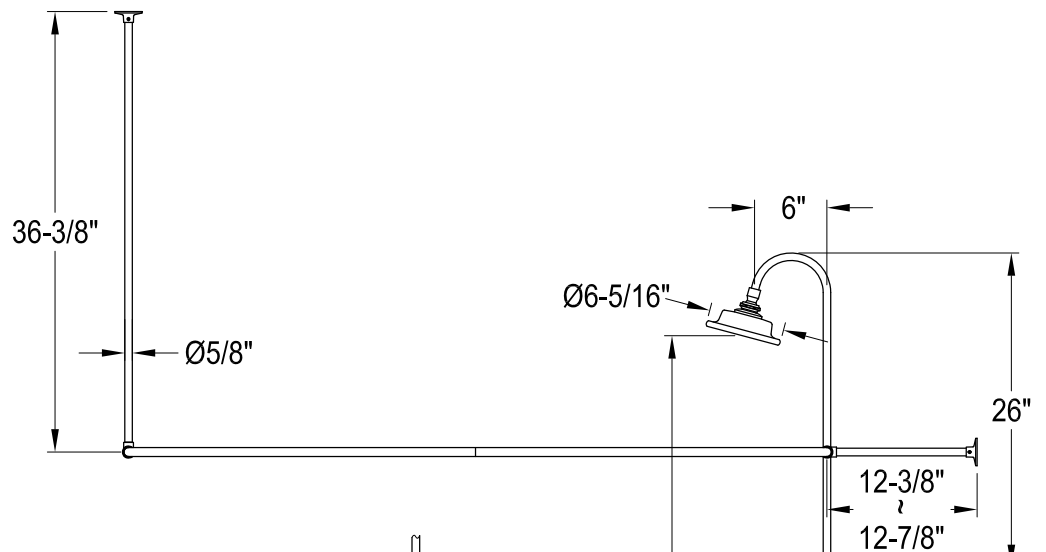

CCK1170,1,5,8DPL

Shower Combo

CC480,1,2,3,5,6,7,8 Straight Bath Supply

CC2090,1,2,3,5,6,7,8 Tub Waste & Overflow