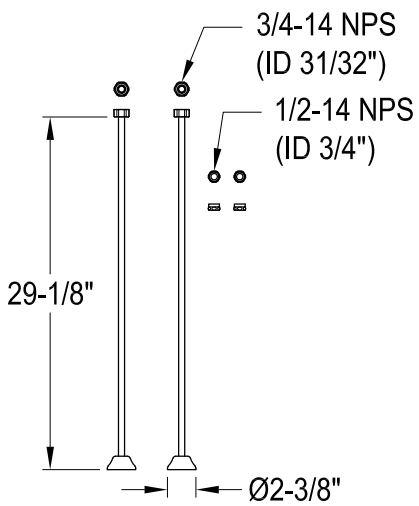

CCK1170,1,5,8DPL

Shower Combo

CC480,1,2,3,5,6,7,8 Straight Bath Supply

CC2090,1,2,3,5,6,7,8 Tub Waste & Overflow