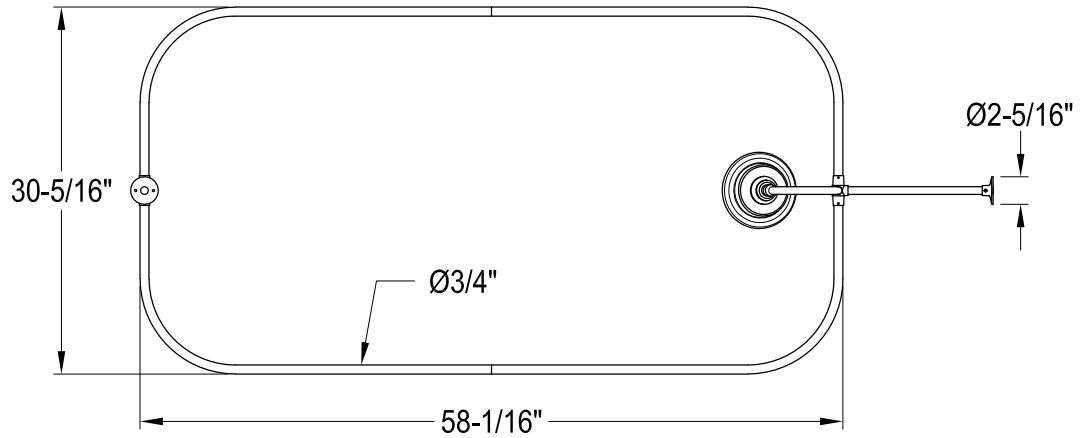

CCK1170,1,5,8DPL

Shower Combo

CC480,1,2,3,5,6,7,8 Straight Bath Supply

CC2090,1,2,3,5,6,7,8 Tub Waste & Overflow