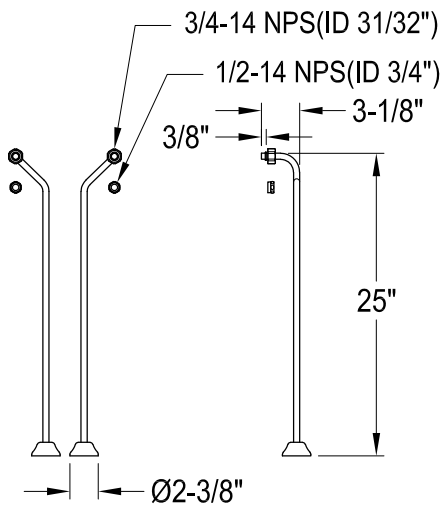

# CCK1180,1,2,3,5,8AX

Shower Combo

## CC470,1,2,3,5,6,7,8 Double Offset Bath Supply

## CC2090,1,2,3,5,6,7,8 Tub Waste & Overflow