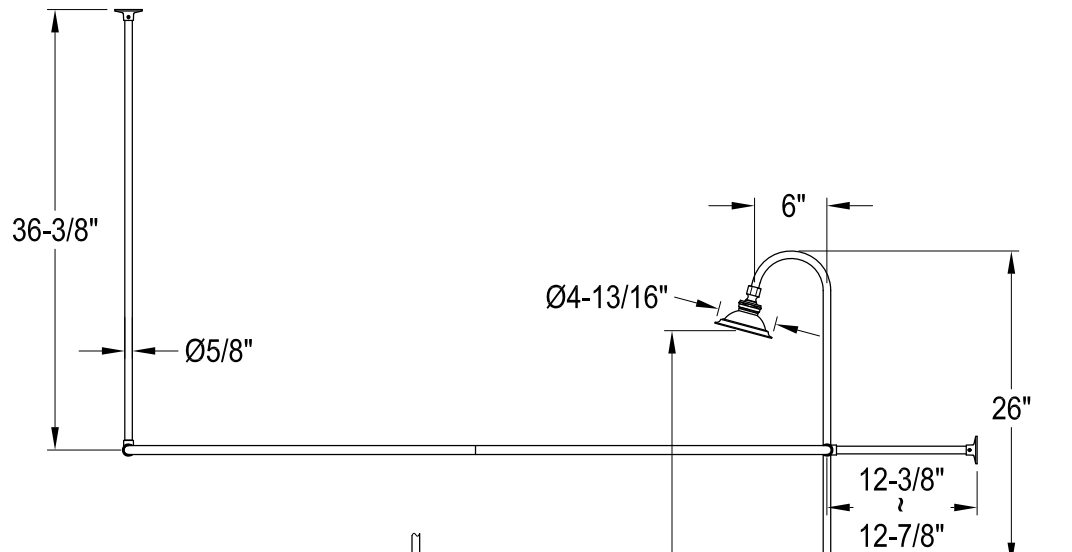

# CCK1180,1,2,3,5,8AX

Shower Combo

## CC470,1,2,3,5,6,7,8 Double Offset Bath Supply

## CC2090,1,2,3,5,6,7,8 Tub Waste & Overflow