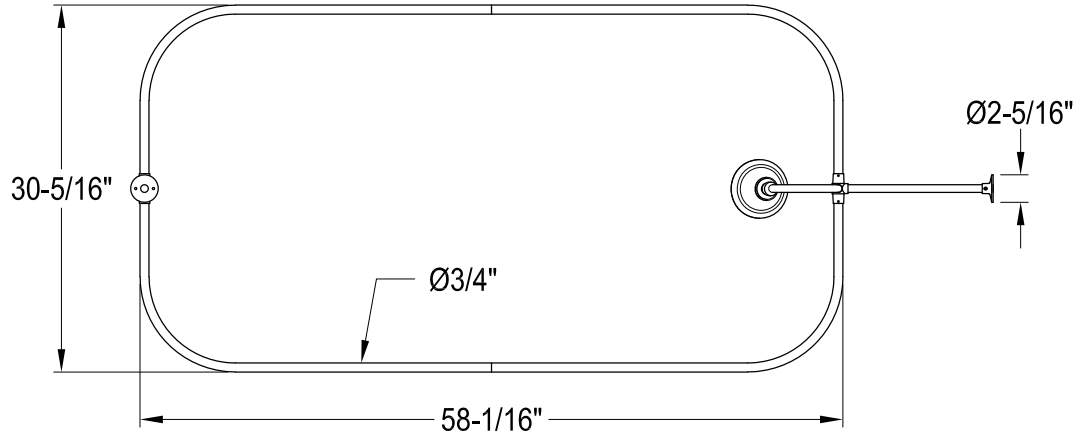

# CCK1180,1,2,3,5,8AX

Shower Combo

## CC470,1,2,3,5,6,7,8 Double Offset Bath Supply

## CC2090,1,2,3,5,6,7,8 Tub Waste & Overflow