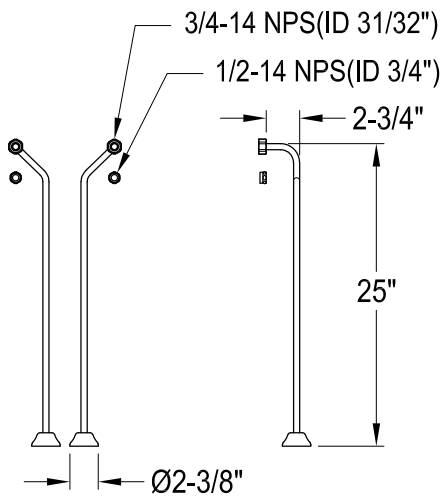

# CCK1180,1,2,5,7,8PX

Shower Combo

## CC470,1,2,3,5,6,7,8 Double Offset Bath Supply

## CC2090,1,2,3,5,6,7,8 Tub Waste & Overflow