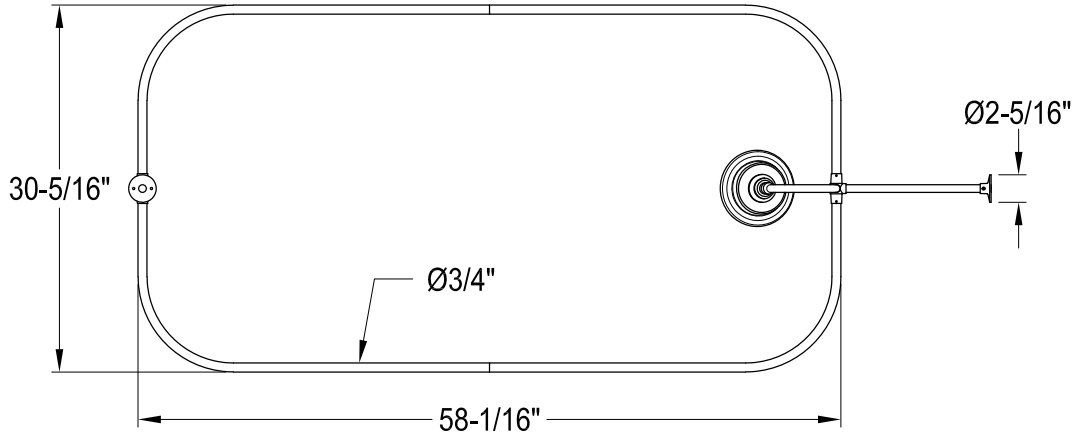

# CCK1180,1,2,5,7,8PX

Shower Combo

## CC470,1,2,3,5,6,7,8 Double Offset Bath Supply

## CC2090,1,2,3,5,6,7,8 Tub Waste & Overflow