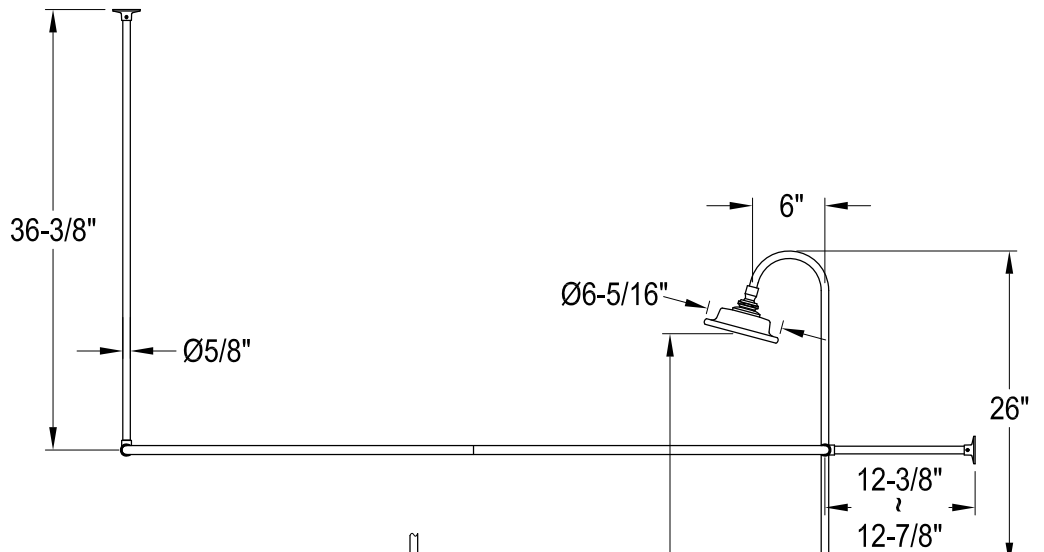

# CCK1180,1,2,5,7,8PX

Shower Combo

## CC470,1,2,3,5,6,7,8 Double Offset Bath Supply

## CC2090,1,2,3,5,6,7,8 Tub Waste & Overflow