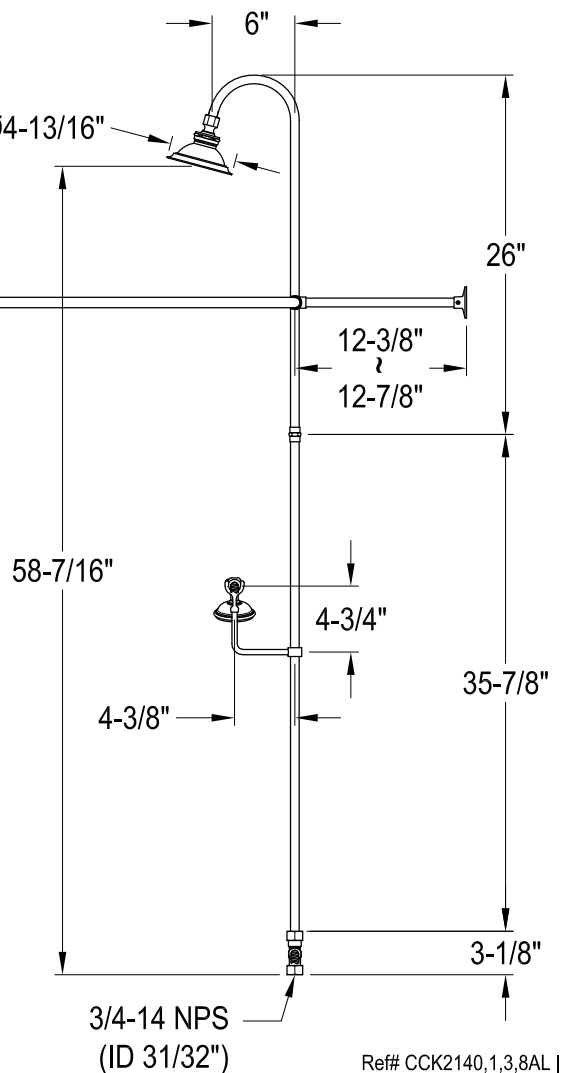

CCK2140,1,3,8AL

Shower Combo

CCK2140,1,3,8AL

Wall Mount Tub Filler with Hand Shower

CCK2140,1,3,8AL

Single Offset Bath Supply

CCK2140,1,3,8AL

Clawfoot Tub Waste & Overflow Drain, 20 Gauge