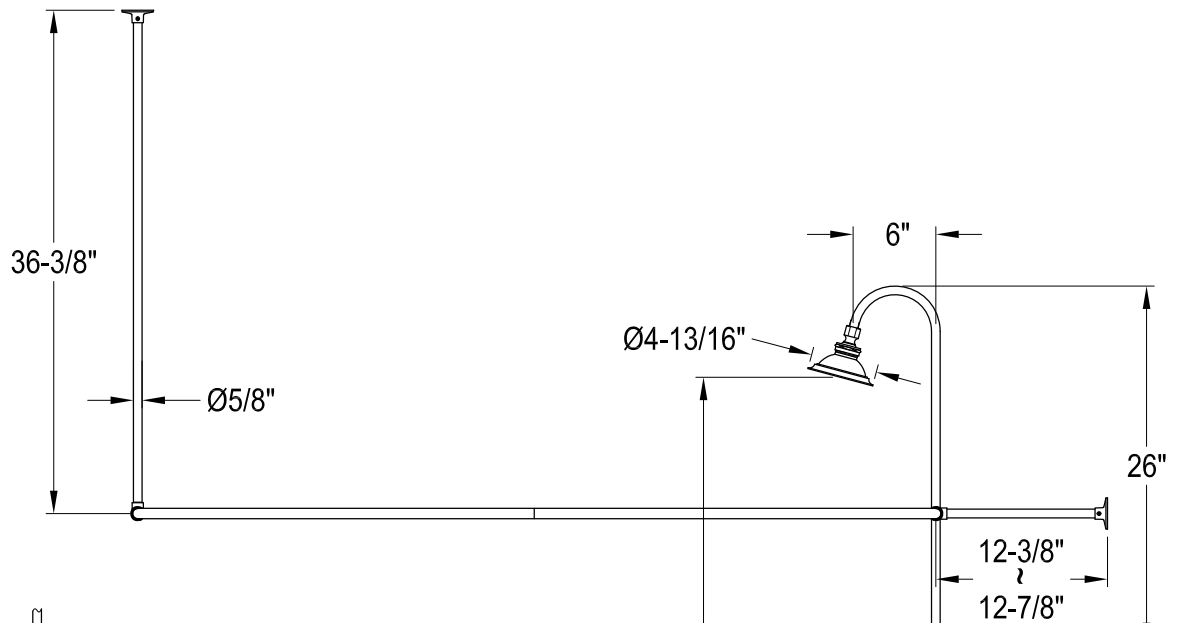

CCK2140,1,3,8AL

Shower Combo

CCK2140,1,3,8AL

Wall Mount Tub Filler with Hand Shower

CCK2140,1,3,8AL

Single Offset Bath Supply

CCK2140,1,3,8AL

Clawfoot Tub Waste & Overflow Drain, 20 Gauge