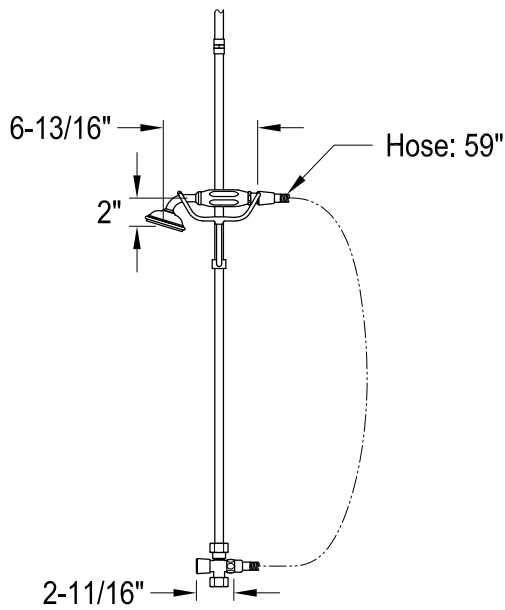

CCK2140,1,3,8AL

Shower Combo

CCK2140,1,3,8AL

Wall Mount Tub Filler with Hand Shower

CCK2140,1,3,8AL

Single Offset Bath Supply

CCK2140,1,3,8AL

Clawfoot Tub Waste & Overflow Drain, 20 Gauge