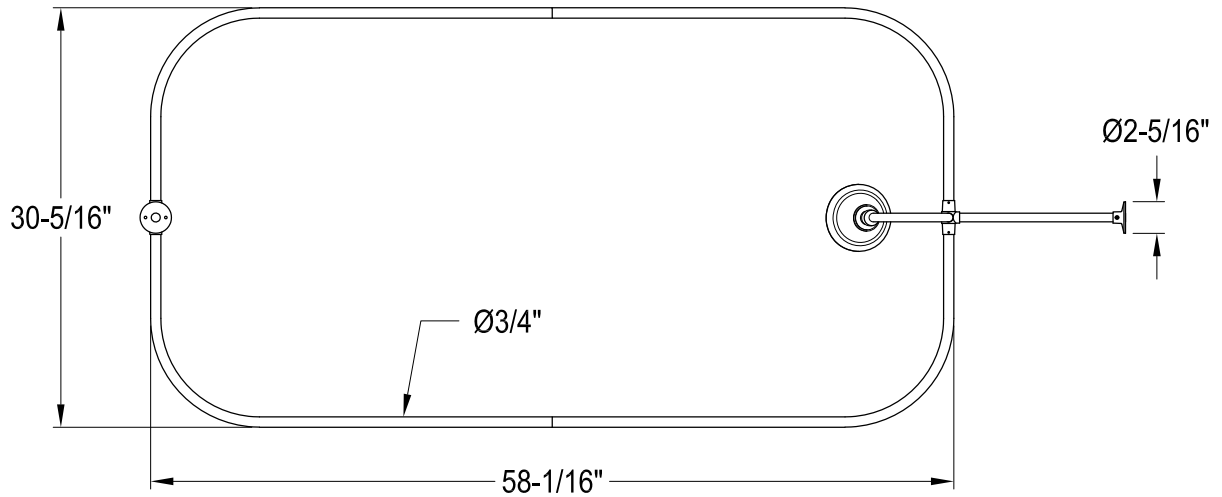

CCK2140,1,3,8AL

Shower Combo

CCK2140,1,3,8AL

Wall Mount Tub Filler with Hand Shower

CCK2140,1,3,8AL

Single Offset Bath Supply

CCK2140,1,3,8AL

Clawfoot Tub Waste & Overflow Drain, 20 Gauge