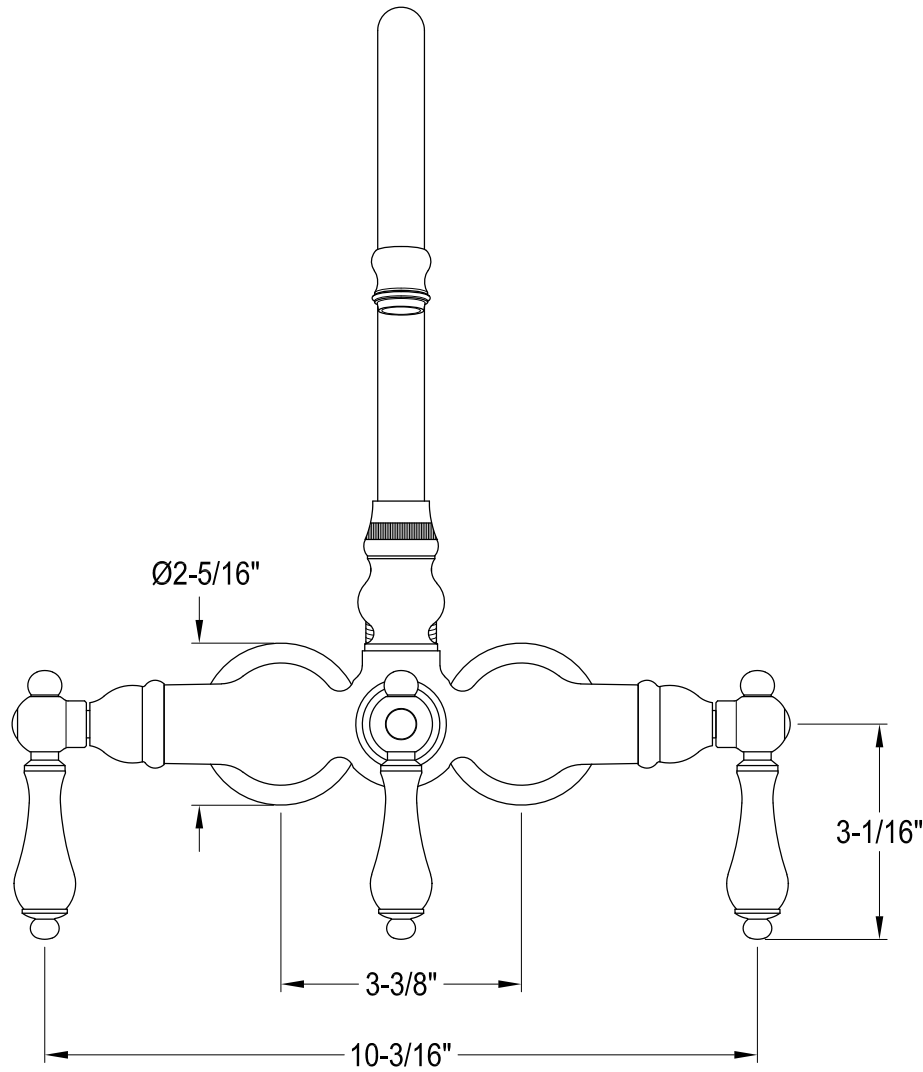

CCK2140,1,3,8AL

Shower Combo

CCK2140,1,3,8AL

Wall Mount Tub Filler with Hand Shower

CCK2140,1,3,8AL

Single Offset Bath Supply

CCK2140,1,3,8AL

Clawfoot Tub Waste & Overflow Drain, 20 Gauge