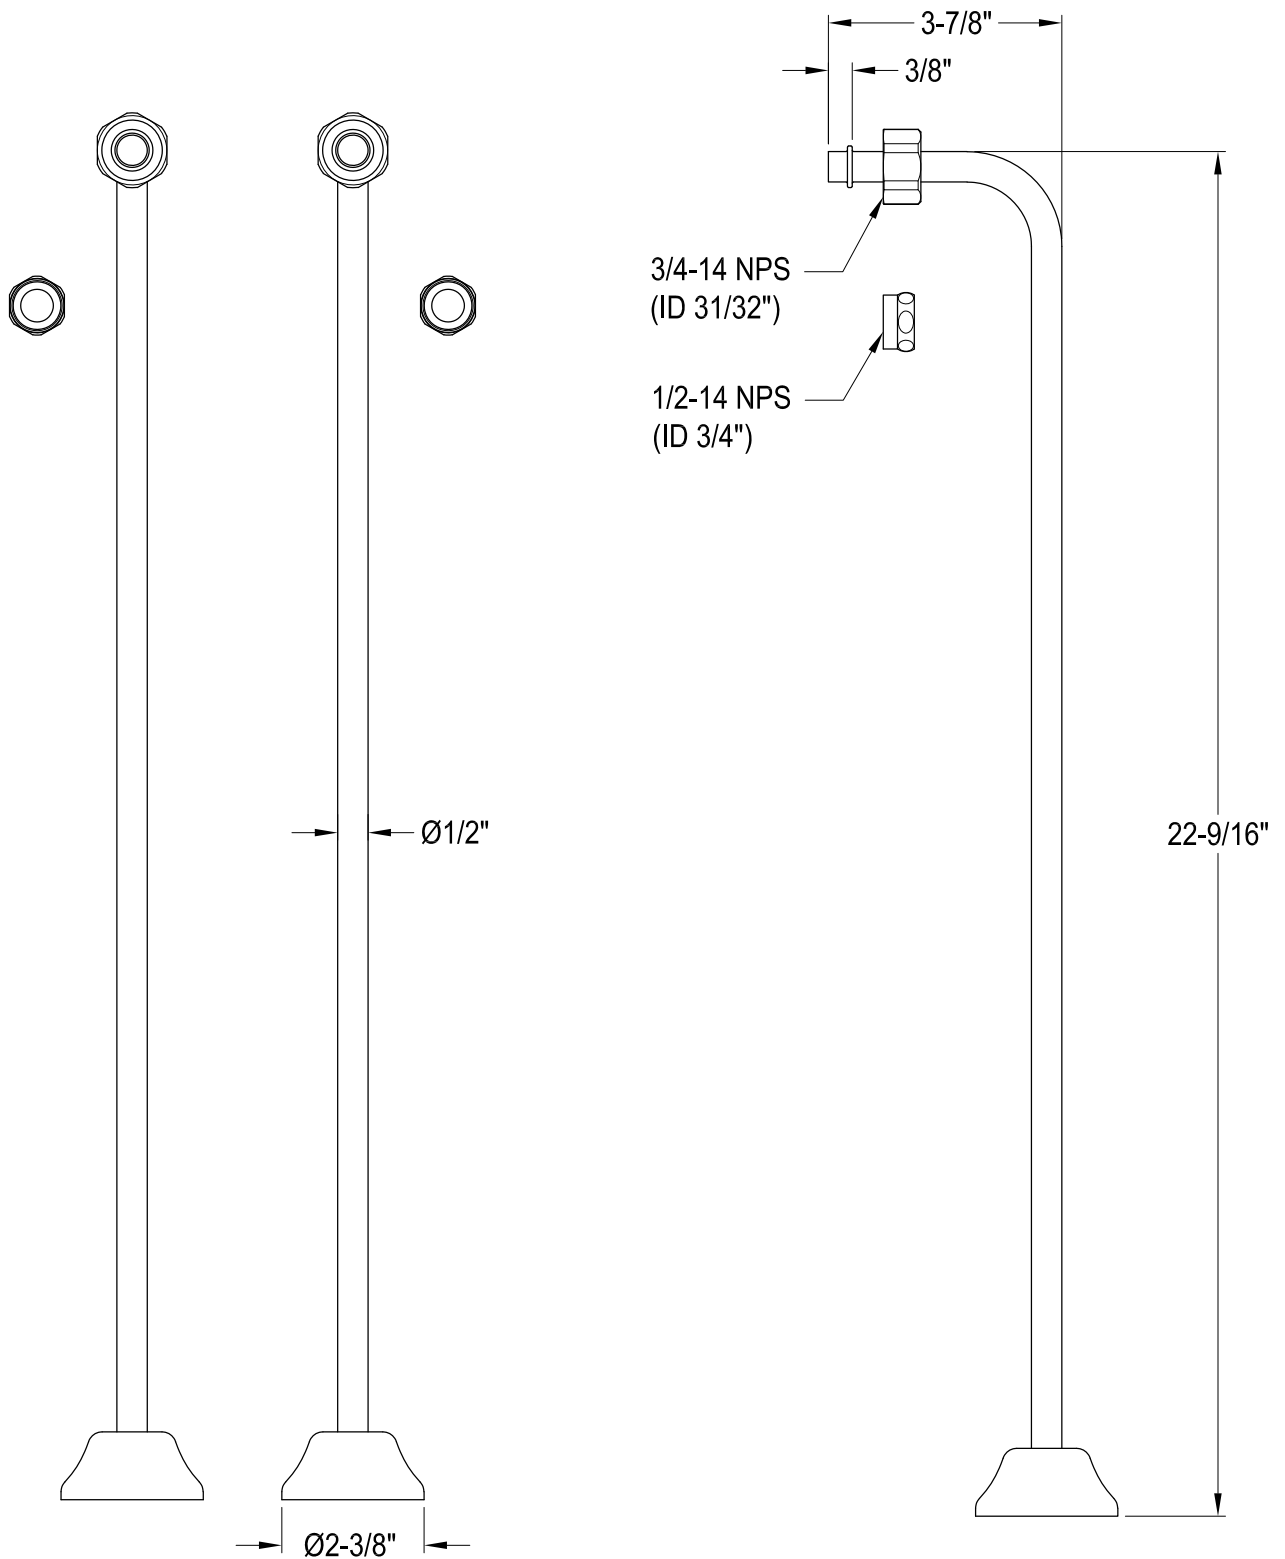

CCK2140,1,3,8AL

Shower Combo

CCK2140,1,3,8AL

Wall Mount Tub Filler with Hand Shower

CCK2140,1,3,8AL

Single Offset Bath Supply

CCK2140,1,3,8AL

Clawfoot Tub Waste & Overflow Drain, 20 Gauge