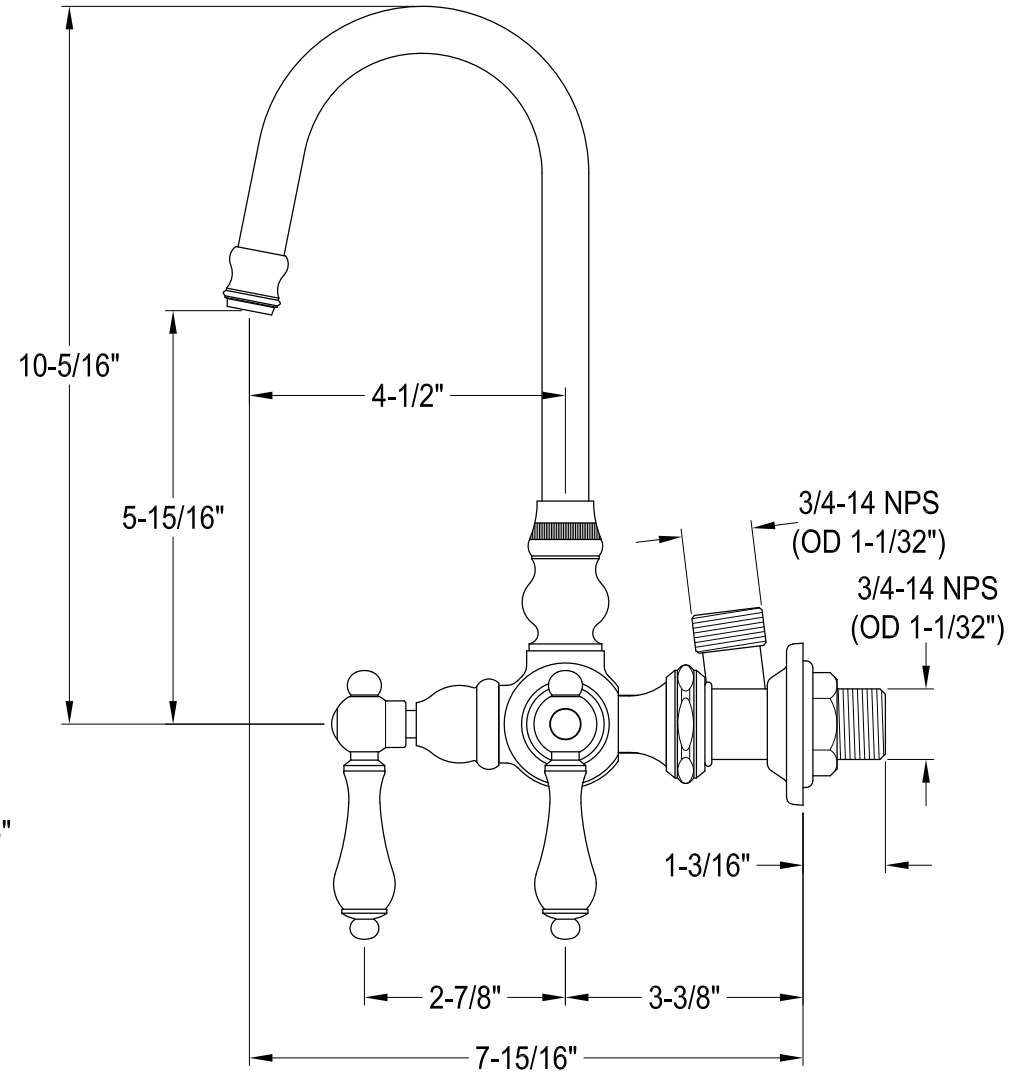

CCK2140,1,3,8AL

Shower Combo

CCK2140,1,3,8AL

Wall Mount Tub Filler with Hand Shower

CCK2140,1,3,8AL

Single Offset Bath Supply

CCK2140,1,3,8AL

Clawfoot Tub Waste & Overflow Drain, 20 Gauge