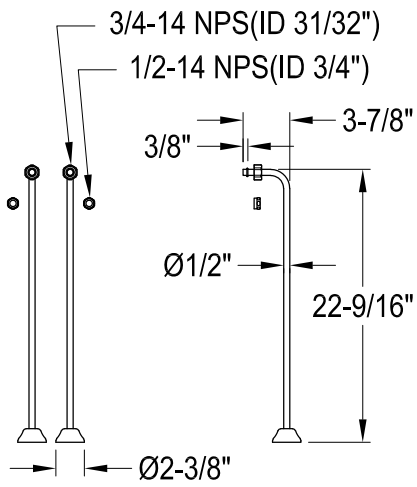

# CCK2140,1,3,8AL

Shower Combo

## CC460,1,2,3,5,6,7,8 Single Offset Bath Supply

## CC2090,1,2,3,5,6,7,8 Tub Waste & Overflow