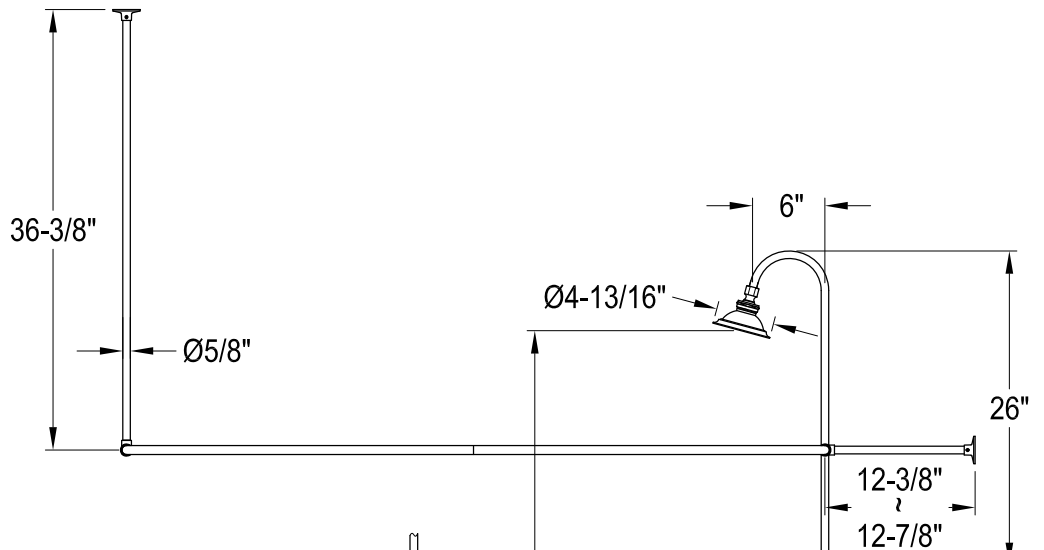

# CCK2140,1,3,8AL

Shower Combo

## CC460,1,2,3,5,6,7,8 Single Offset Bath Supply

## CC2090,1,2,3,5,6,7,8 Tub Waste & Overflow