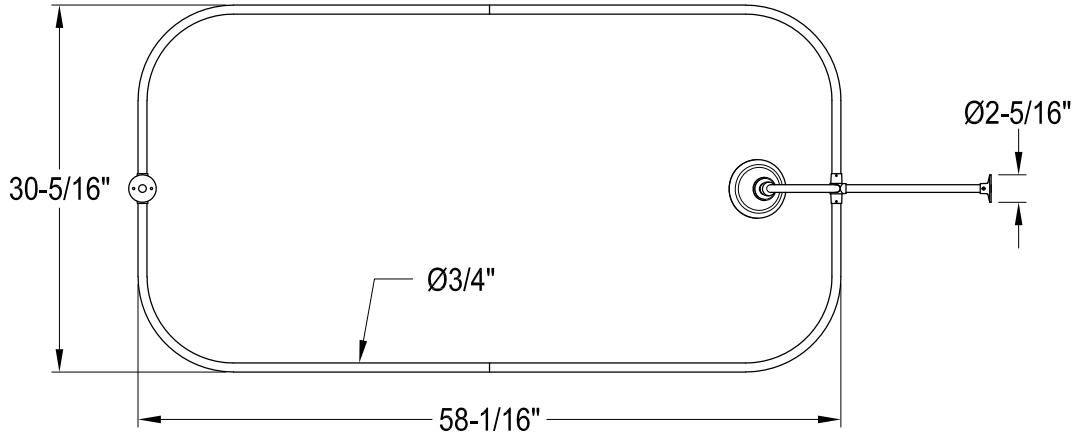

# CCK2140,1,3,8AL

Shower Combo

## CC460,1,2,3,5,6,7,8 Single Offset Bath Supply

## CC2090,1,2,3,5,6,7,8 Tub Waste & Overflow