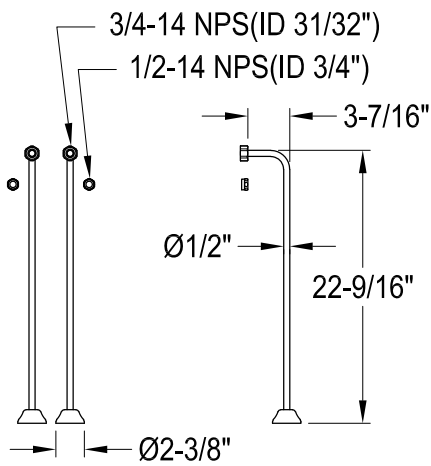

CCK2145HCPL

Shower Combo

CC460, 1, 2, 3, 5, 6, 7, 8 Single Offset Bath Supply

CC2090, 1, 2, 3, 5, 6, 7, 8 Tub Waste & Overflow