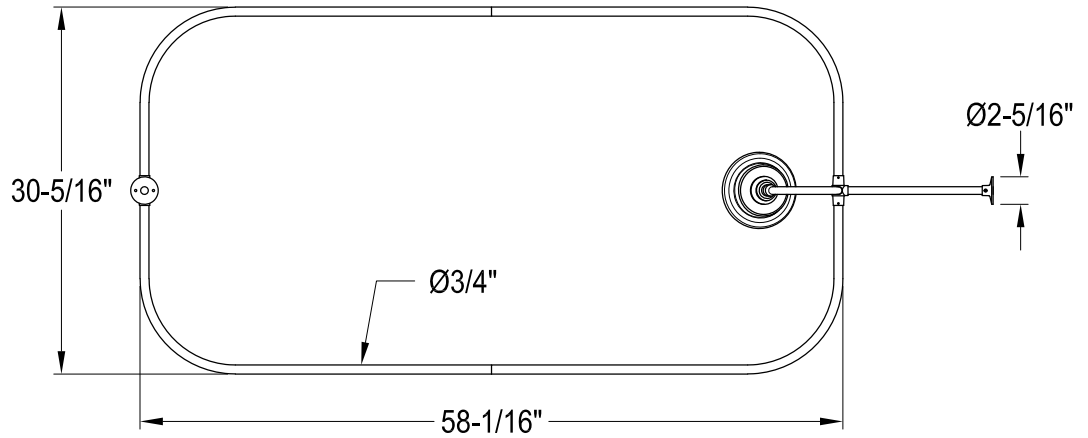

CCK2145HCPL

Shower Combo

CC460, 1, 2, 3, 5, 6, 7, 8 Single Offset Bath Supply

CC2090, 1, 2, 3, 5, 6, 7, 8 Tub Waste & Overflow