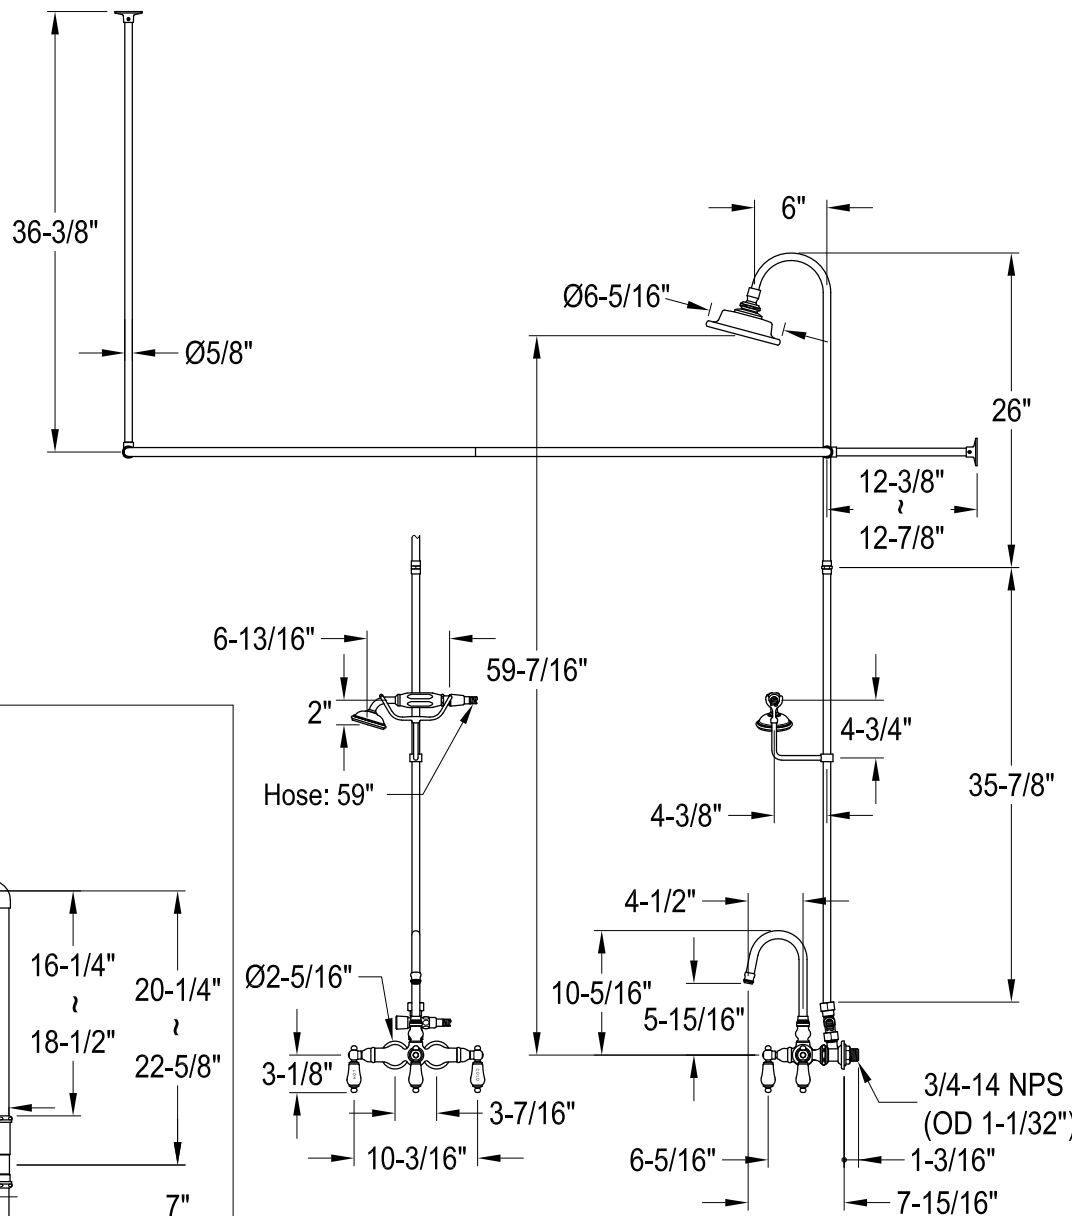

CCK2145HCPL

Shower Combo

CC460, 1, 2, 3, 5, 6, 7, 8 Single Offset Bath Supply

CC2090, 1, 2, 3, 5, 6, 7, 8 Tub Waste & Overflow