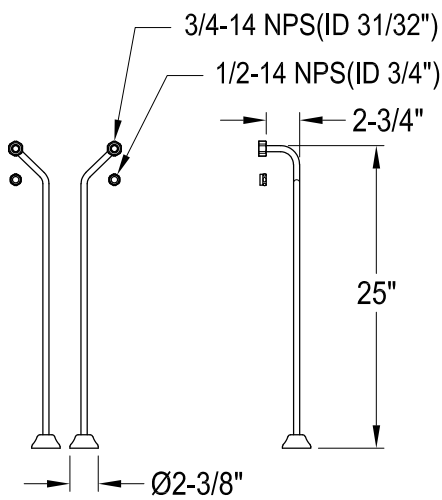

# CCK2181AL

Shower Combo

## CC470, 1, 2, 3, 5, 6, 7, 8 Double Offset Bath Supply

## CC2090, 1, 2, 3, 5, 6, 7, 8 Tub Waste & Overflow