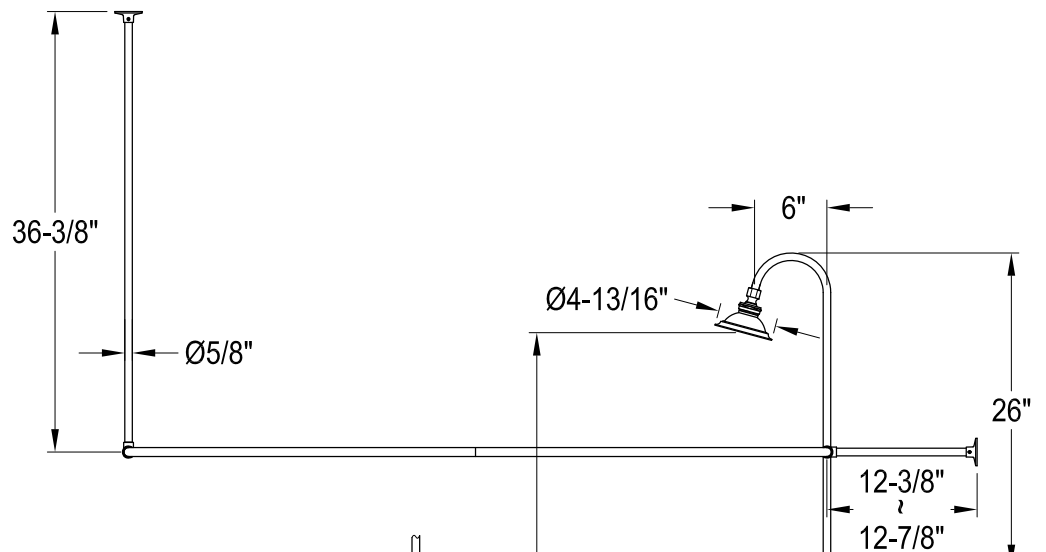

# CCK2181AL

Shower Combo

## CC470, 1, 2, 3, 5, 6, 7, 8 Double Offset Bath Supply

## CC2090, 1, 2, 3, 5, 6, 7, 8 Tub Waste & Overflow