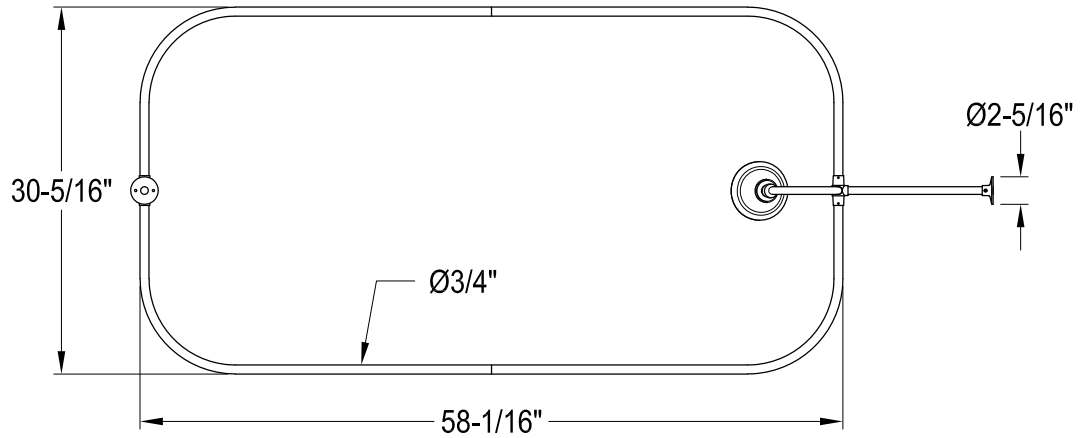

# CCK2181AL

Shower Combo

## CC470, 1, 2, 3, 5, 6, 7, 8 Double Offset Bath Supply

## CC2090, 1, 2, 3, 5, 6, 7, 8 Tub Waste & Overflow