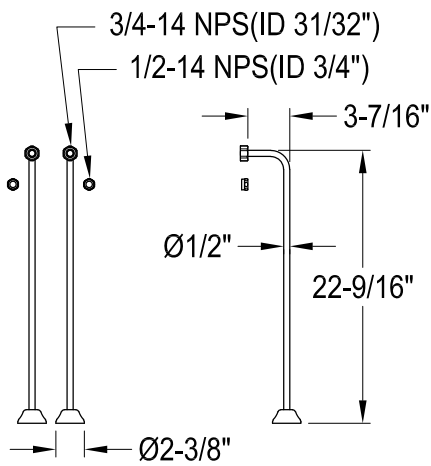

CCK3141HCPL

Shower Combo

CC460,1,2,3,5,6,7,8 Single Offset Bath Supply

CC2090,1,2,3,5,6,7,8 Tub Waste & Overflow