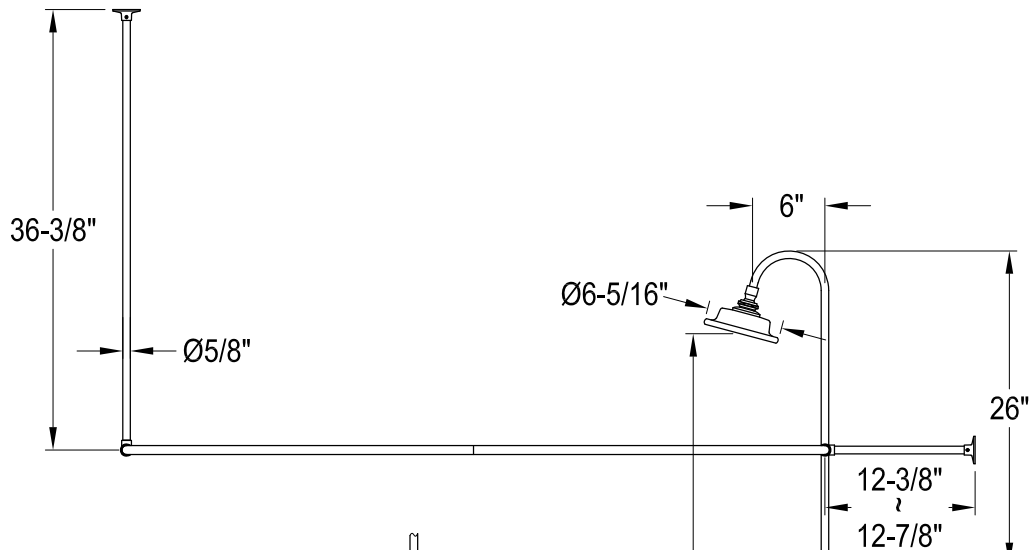

CCK3141HCPL

Shower Combo

CC460,1,2,3,5,6,7,8 Single Offset Bath Supply

CC2090,1,2,3,5,6,7,8 Tub Waste & Overflow