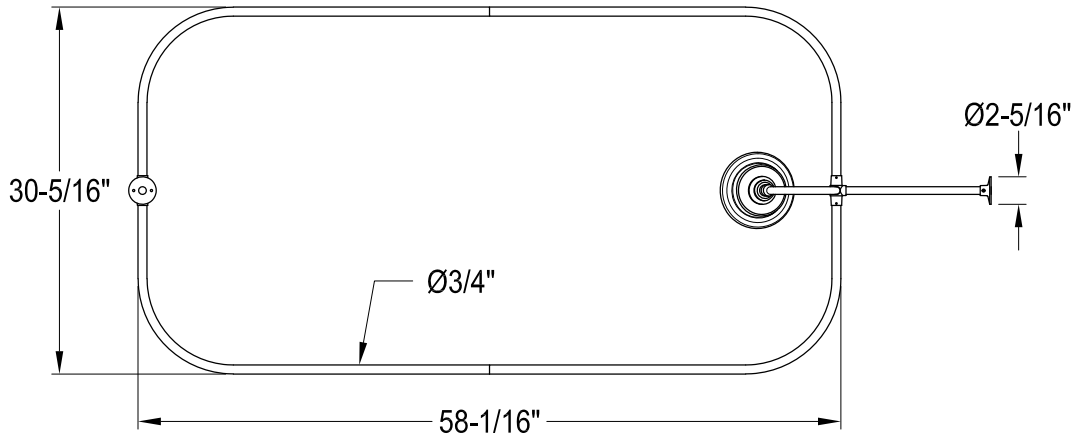

CCK3141HCPL

Shower Combo

CC460,1,2,3,5,6,7,8 Single Offset Bath Supply

CC2090,1,2,3,5,6,7,8 Tub Waste & Overflow