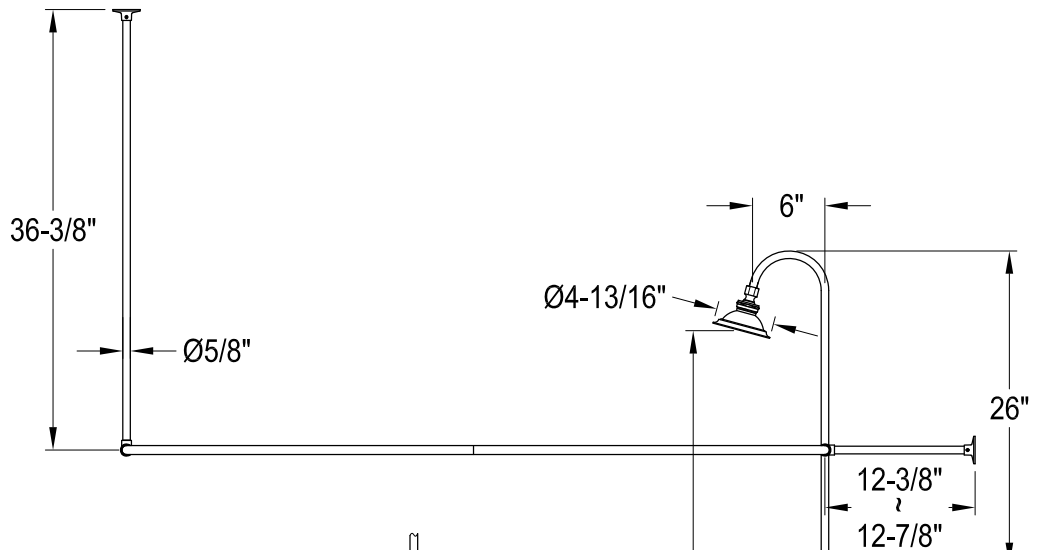

# CCK3140,1,2,5,8AL

Shower Combo

## CC460,1,2,3,5,6,7,8 Single Offset Bath Supply

## CC2090,1,2,3,5,6,7,8 Tub Waste & Overflow