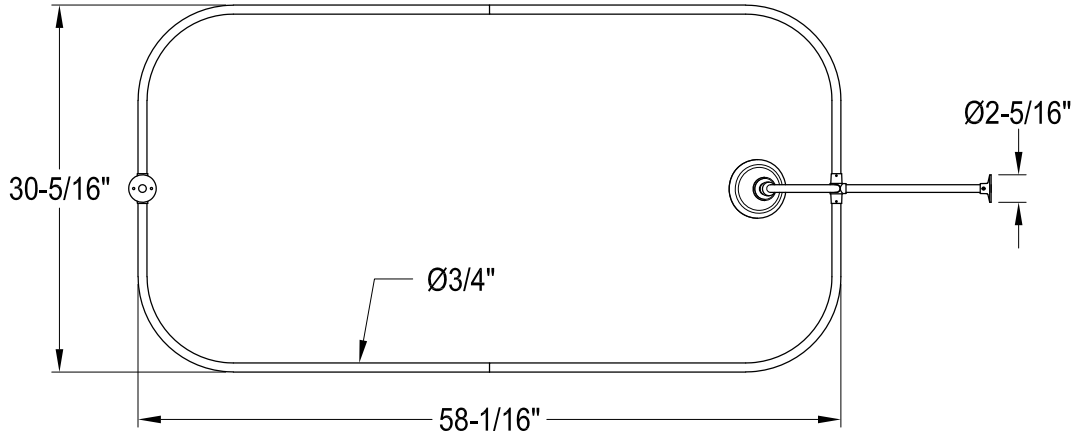

# CCK3140,1,2,5,8AL

Shower Combo

## CC460,1,2,3,5,6,7,8 Single Offset Bath Supply

## CC2090,1,2,3,5,6,7,8 Tub Waste & Overflow