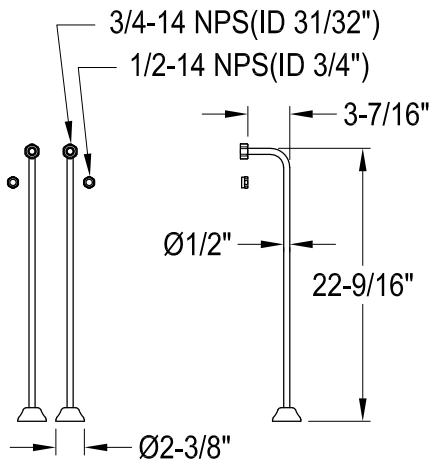

# CCK3140,1,2,5,8AL

Shower Combo

## CC460,1,2,3,5,6,7,8 Single Offset Bath Supply

## CC2090,1,2,3,5,6,7,8 Tub Waste & Overflow