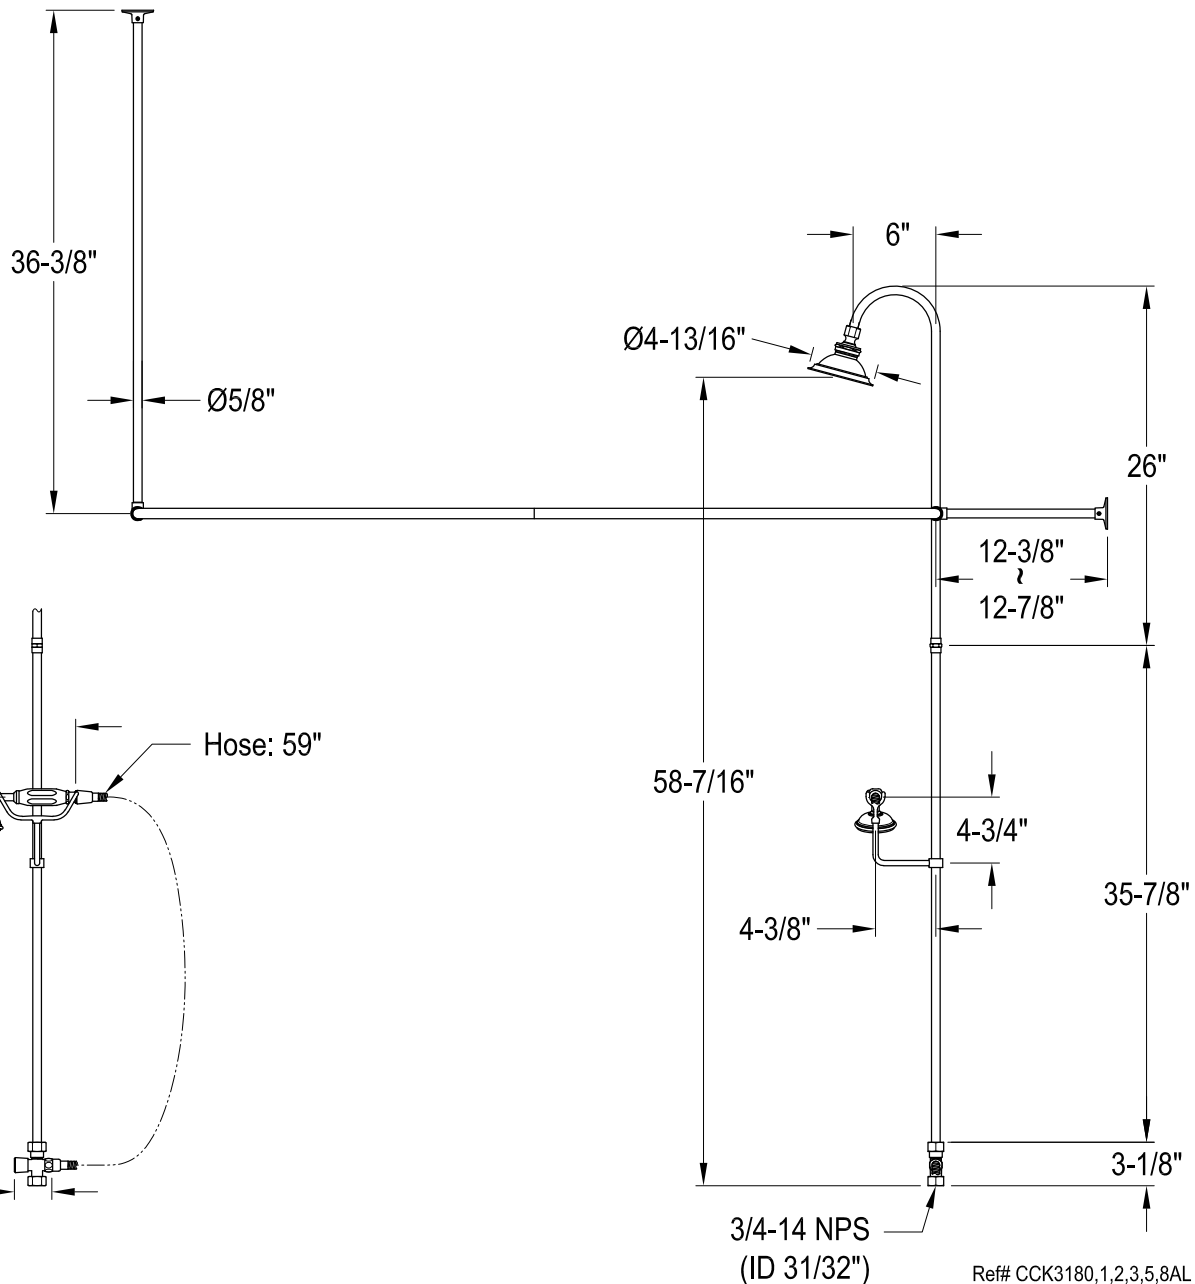

CCK3180,1,2,3,5,8AL

Shower Combo

CCK3180,1,2,3,5,8AL

Wall Mount Tub Filler with Hand Shower

CCK3180,1,2,3,5,8AL

Double Offset Bath Supply

CCK3180, 1, 2, 3, 5, 8AL

Clawfoot Tub Waste & Overflow Drain, 20 Gauge