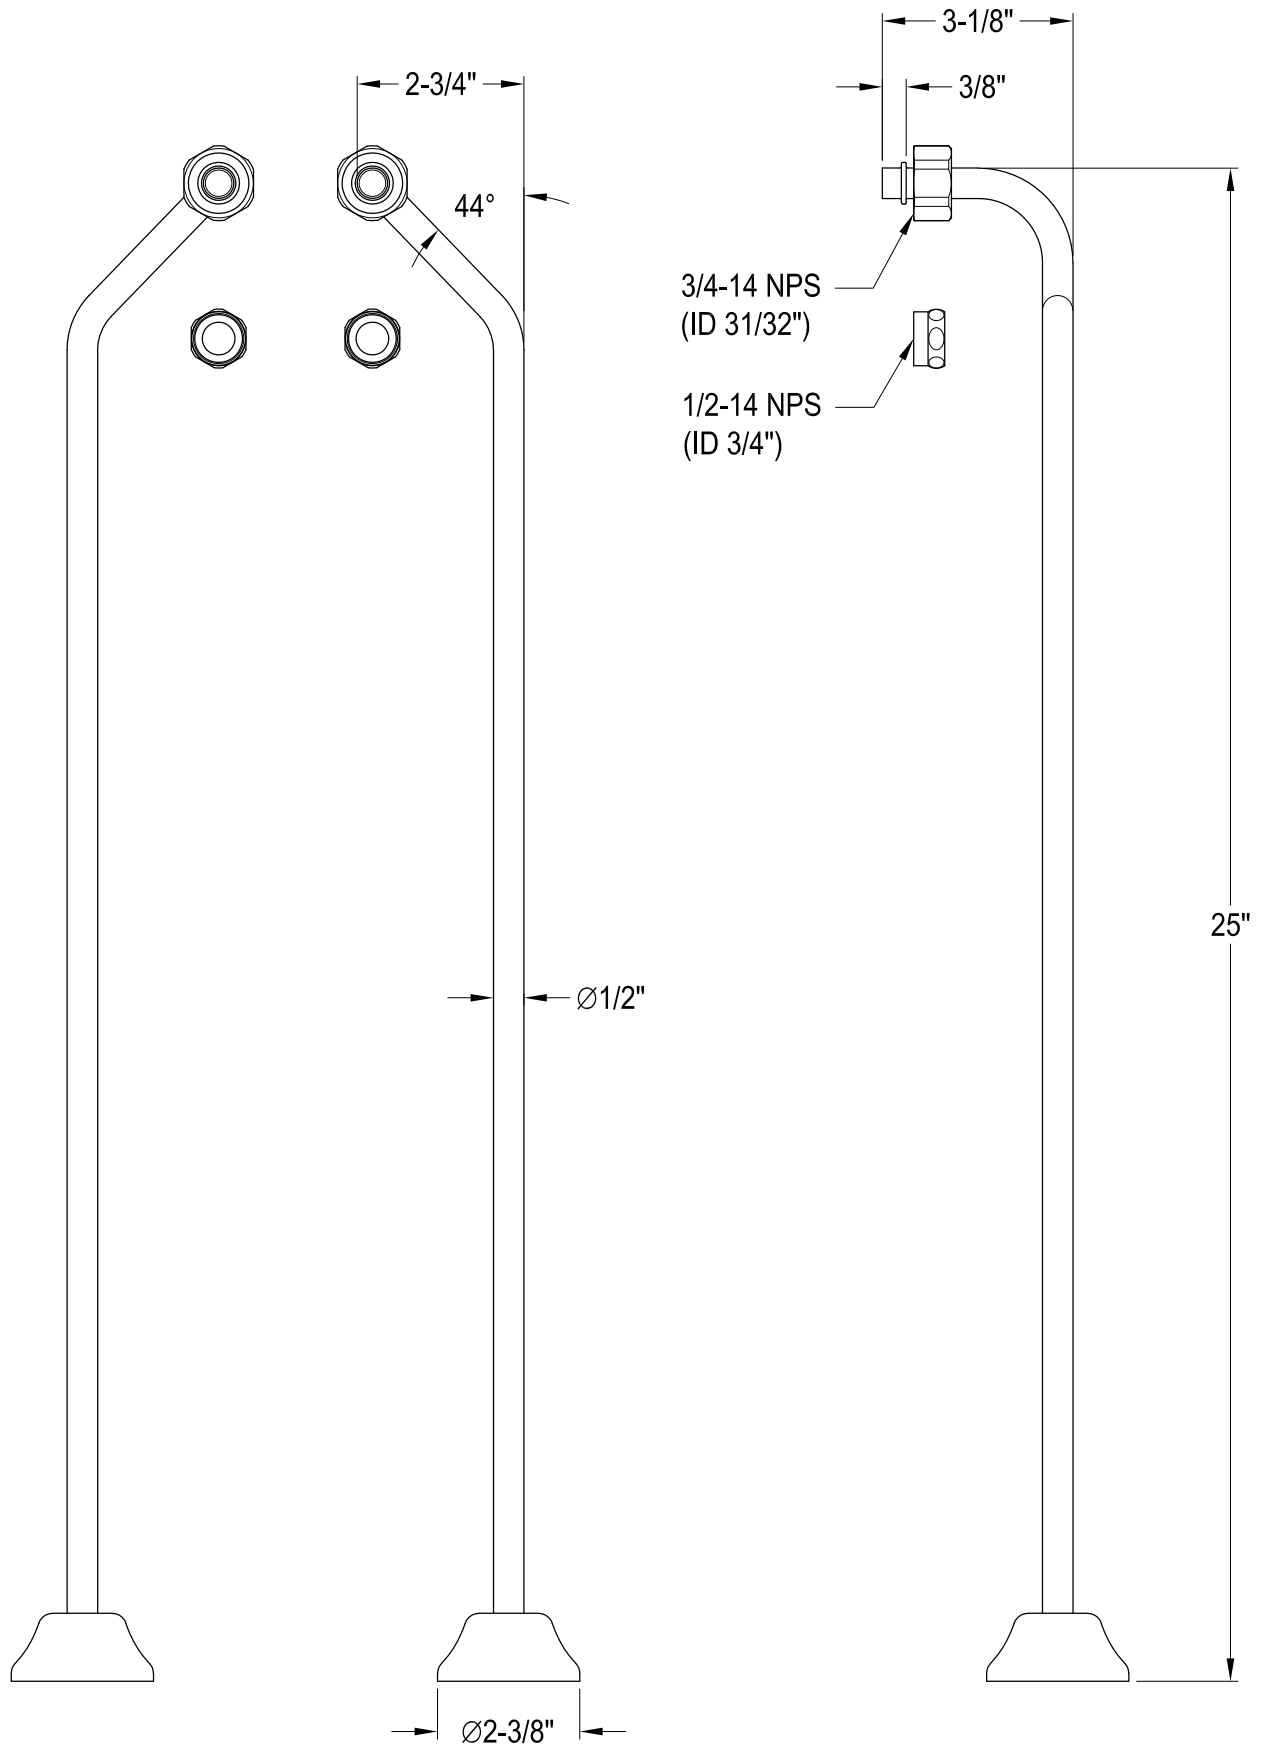

CCK3180,1,2,3,5,8AL

Shower Combo

CCK3180,1,2,3,5,8AL

Wall Mount Tub Filler with Hand Shower

CCK3180,1,2,3,5,8AL

Double Offset Bath Supply

CCK3180, 1, 2, 3, 5, 8AL

Clawfoot Tub Waste & Overflow Drain, 20 Gauge