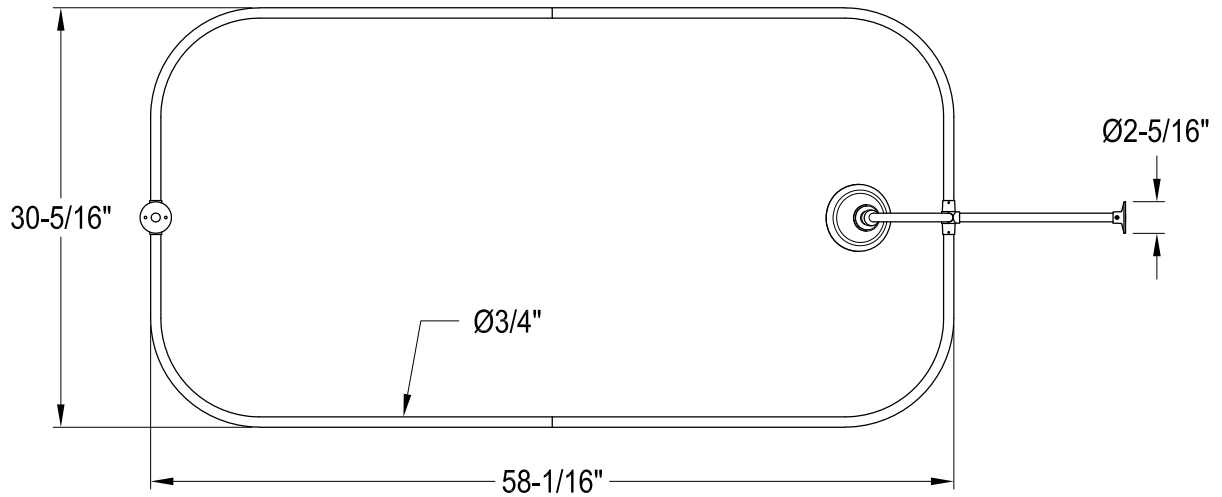

CCK3180,1,2,3,5,8AL

Shower Combo

CCK3180,1,2,3,5,8AL

Wall Mount Tub Filler with Hand Shower

CCK3180,1,2,3,5,8AL

Double Offset Bath Supply

CCK3180, 1, 2, 3, 5, 8AL

Clawfoot Tub Waste & Overflow Drain, 20 Gauge