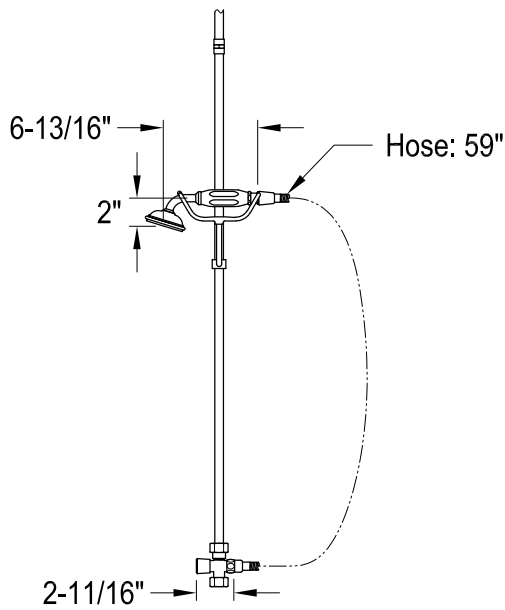

CCK3180,1,2,3,5,8AL

Shower Combo

CCK3180,1,2,3,5,8AL

Wall Mount Tub Filler with Hand Shower

CCK3180,1,2,3,5,8AL

Double Offset Bath Supply

CCK3180, 1, 2, 3, 5, 8AL

Clawfoot Tub Waste & Overflow Drain, 20 Gauge