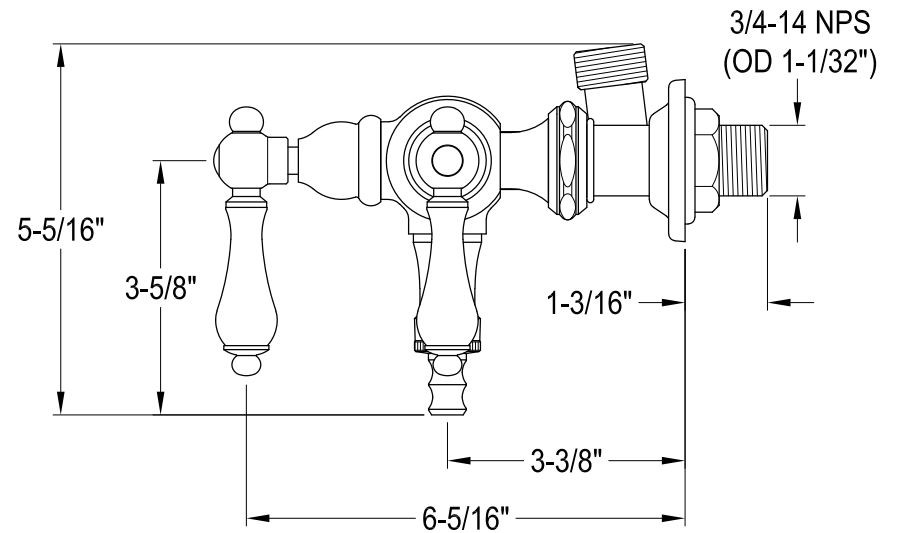

CCK3180,1,2,3,5,8AL

Shower Combo

CCK3180,1,2,3,5,8AL

Wall Mount Tub Filler with Hand Shower

CCK3180,1,2,3,5,8AL

Double Offset Bath Supply

CCK3180, 1, 2, 3, 5, 8AL

Clawfoot Tub Waste & Overflow Drain, 20 Gauge