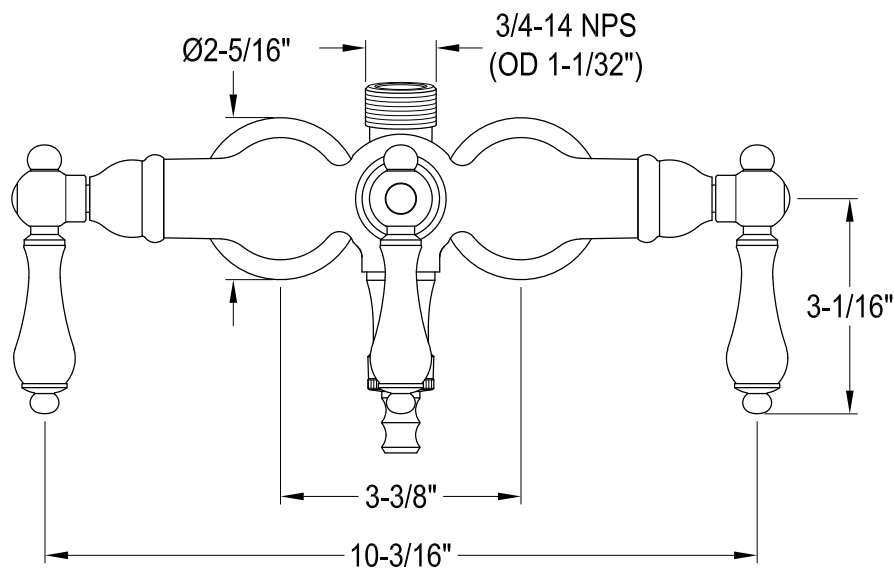

CCK3180,1,2,3,5,8AL

Shower Combo

CCK3180,1,2,3,5,8AL

Wall Mount Tub Filler with Hand Shower

CCK3180,1,2,3,5,8AL

Double Offset Bath Supply

CCK3180, 1, 2, 3, 5, 8AL

Clawfoot Tub Waste & Overflow Drain, 20 Gauge