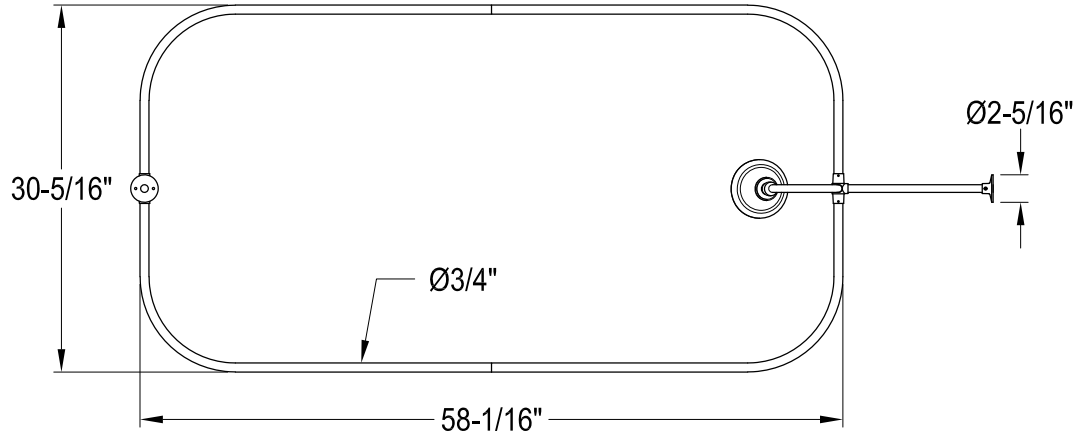

CCK3180,1,2,3,5,8AL

Shower Combo

CC470,1,2,3,5,6,7,8 Double Offset Bath Supply

CC2090,1,2,3,5,6,7,8 Tub Waste & Overflow