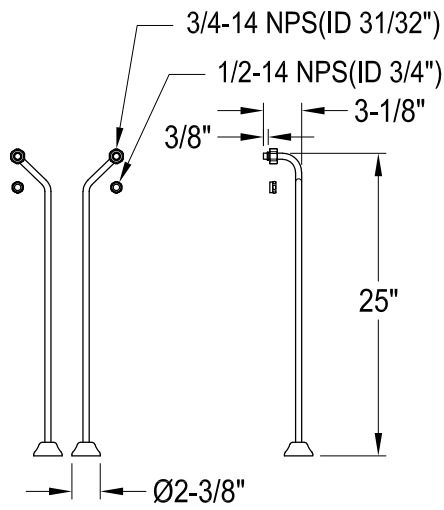

CCK3180,1,2,3,5,8AL

Shower Combo

CC470,1,2,3,5,6,7,8 Double Offset Bath Supply

CC2090,1,2,3,5,6,7,8 Tub Waste & Overflow