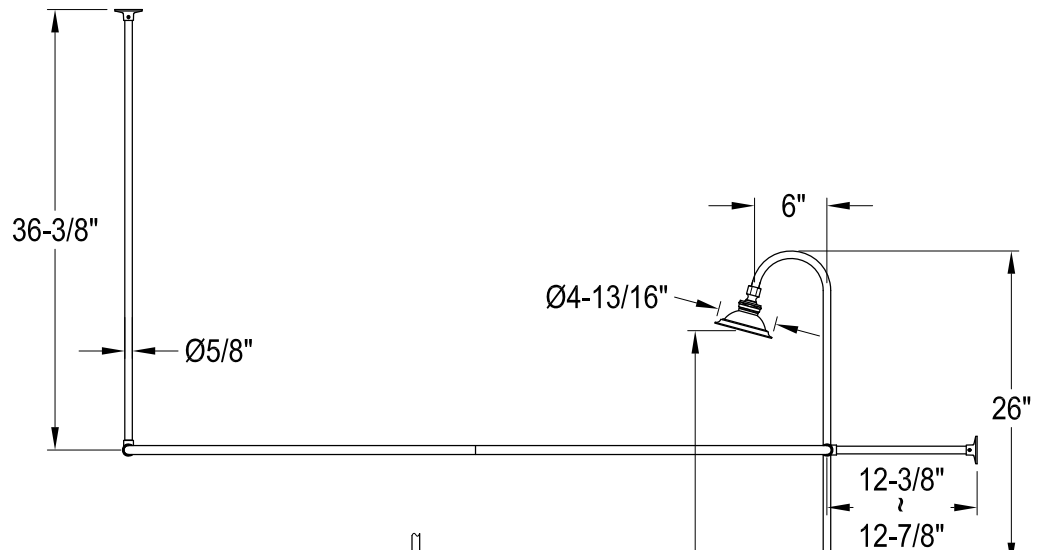

CCK3180,1,2,3,5,8AL

Shower Combo

CC470,1,2,3,5,6,7,8 Double Offset Bath Supply

CC2090,1,2,3,5,6,7,8 Tub Waste & Overflow