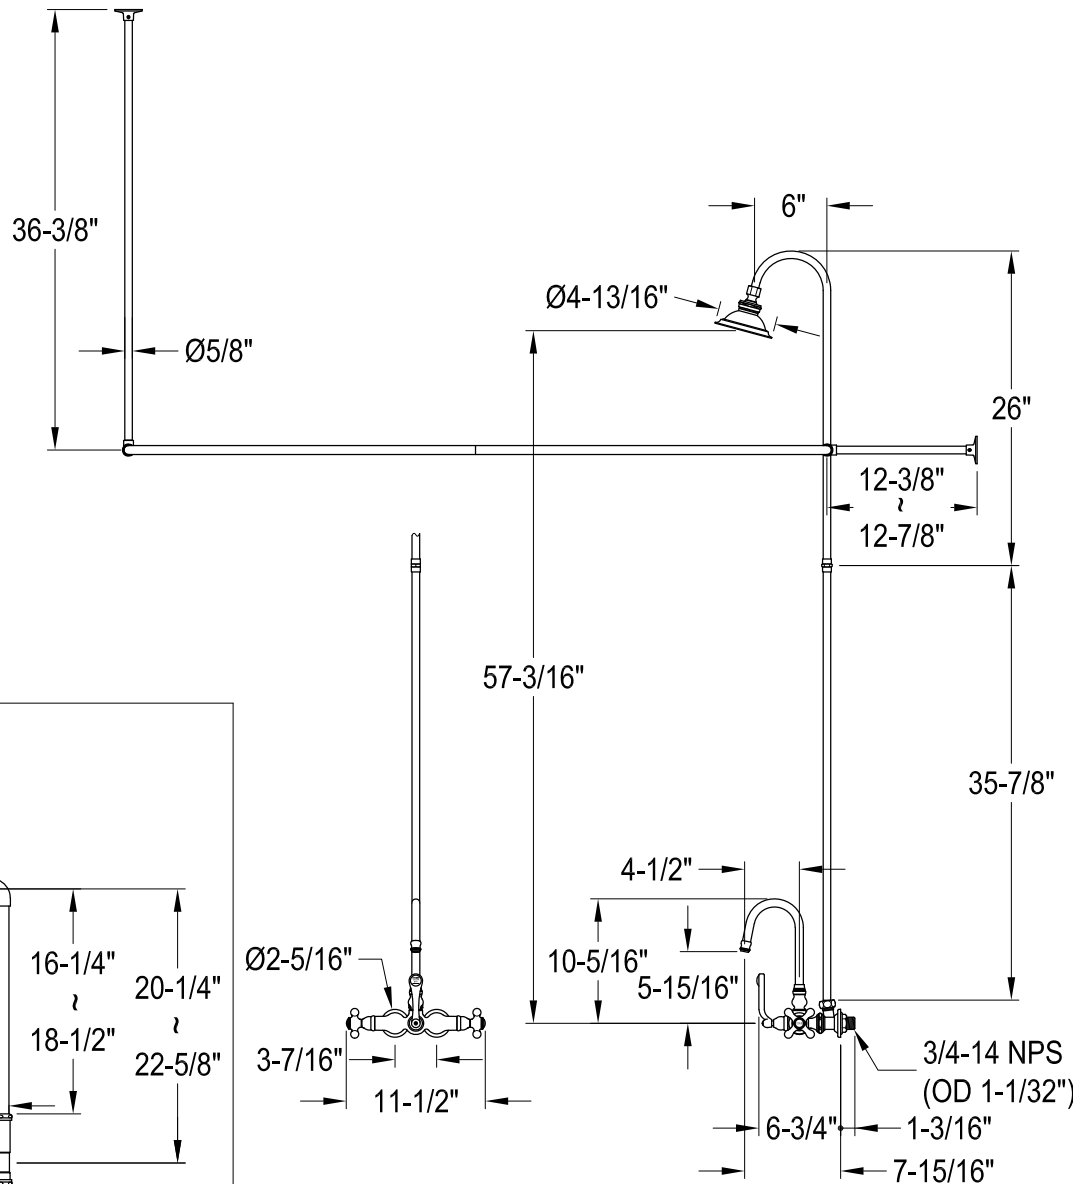

# CCK4141,3AX

Shower Combo

## CC460,1,2,3,5,6,7,8 Single Offset Bath Supply

## CC2090,1,2,3,5,6,7,8 Tub Waste & Overflow