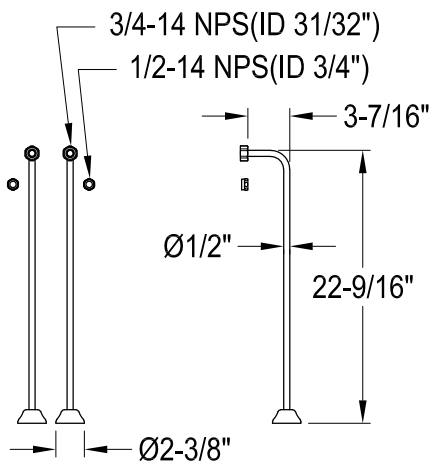

# CCK4141,3AX

Shower Combo

## CC460,1,2,3,5,6,7,8 Single Offset Bath Supply

## CC2090,1,2,3,5,6,7,8 Tub Waste & Overflow