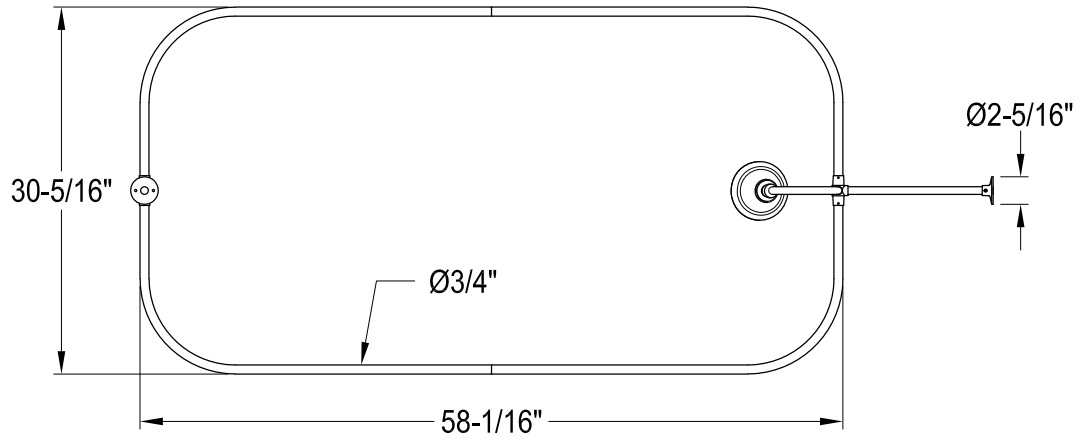

# CCK4141,3AX

Shower Combo

## CC460,1,2,3,5,6,7,8 Single Offset Bath Supply

## CC2090,1,2,3,5,6,7,8 Tub Waste & Overflow