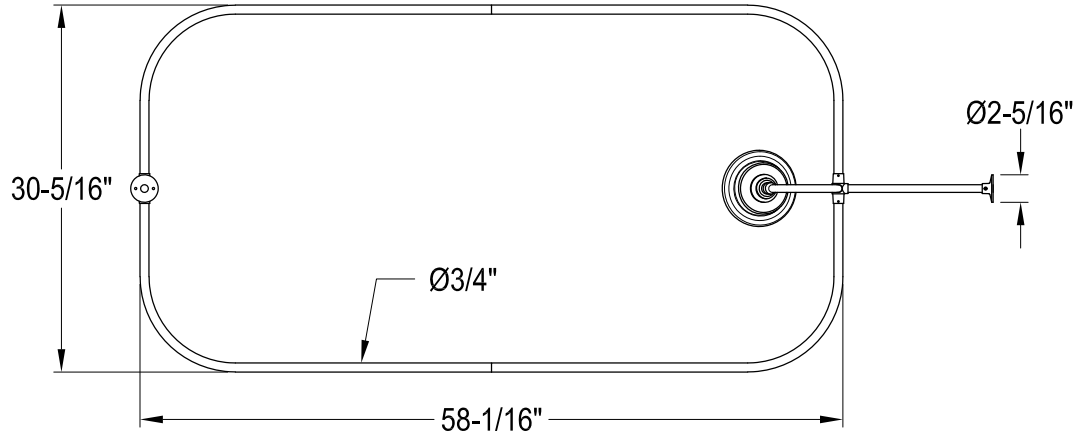

# CCK4140,1,2,5,8PL

Shower Combo

## CC460,1,2,3,5,6,7,8 Single Offset Bath Supply

## CC2090,1,2,3,5,6,7,8 Tub Waste & Overflow