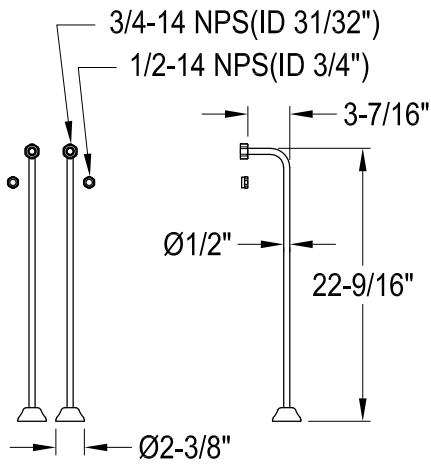

# CCK4140,1,2,5,8PL

Shower Combo

## CC460,1,2,3,5,6,7,8 Single Offset Bath Supply

## CC2090,1,2,3,5,6,7,8 Tub Waste & Overflow