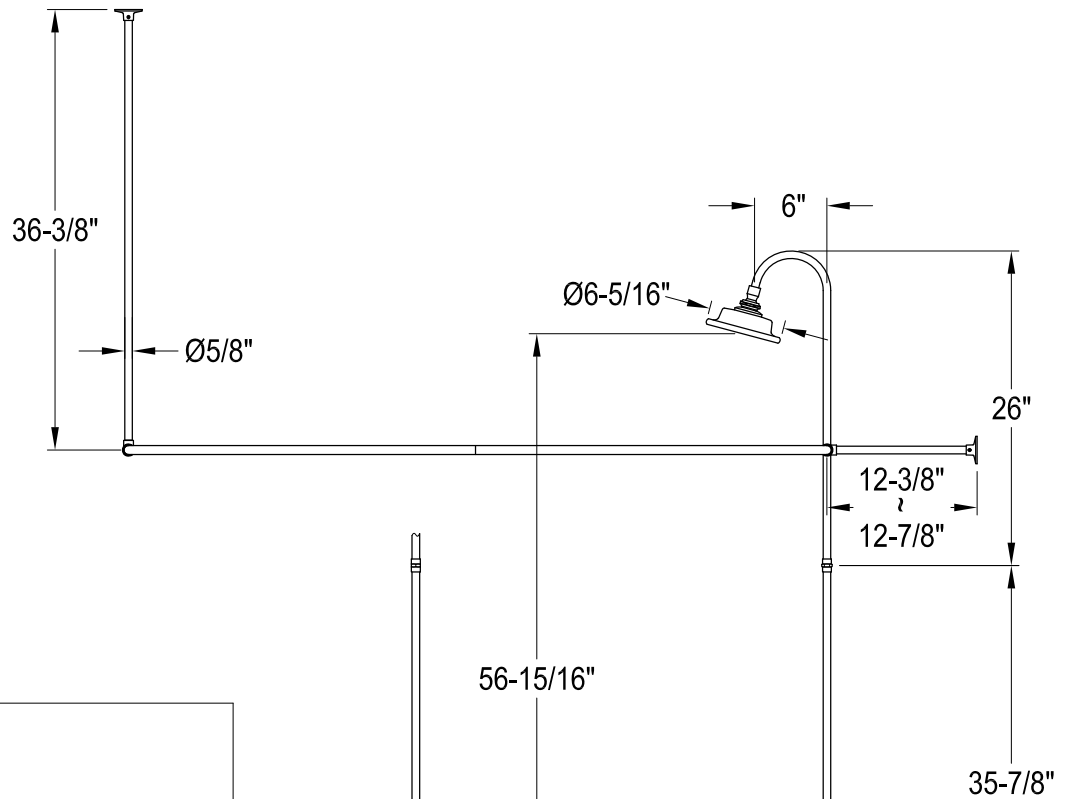

# CCK4140,1,2,5,8PL

Shower Combo

## CC460,1,2,3,5,6,7,8 Single Offset Bath Supply

## CC2090,1,2,3,5,6,7,8 Tub Waste & Overflow