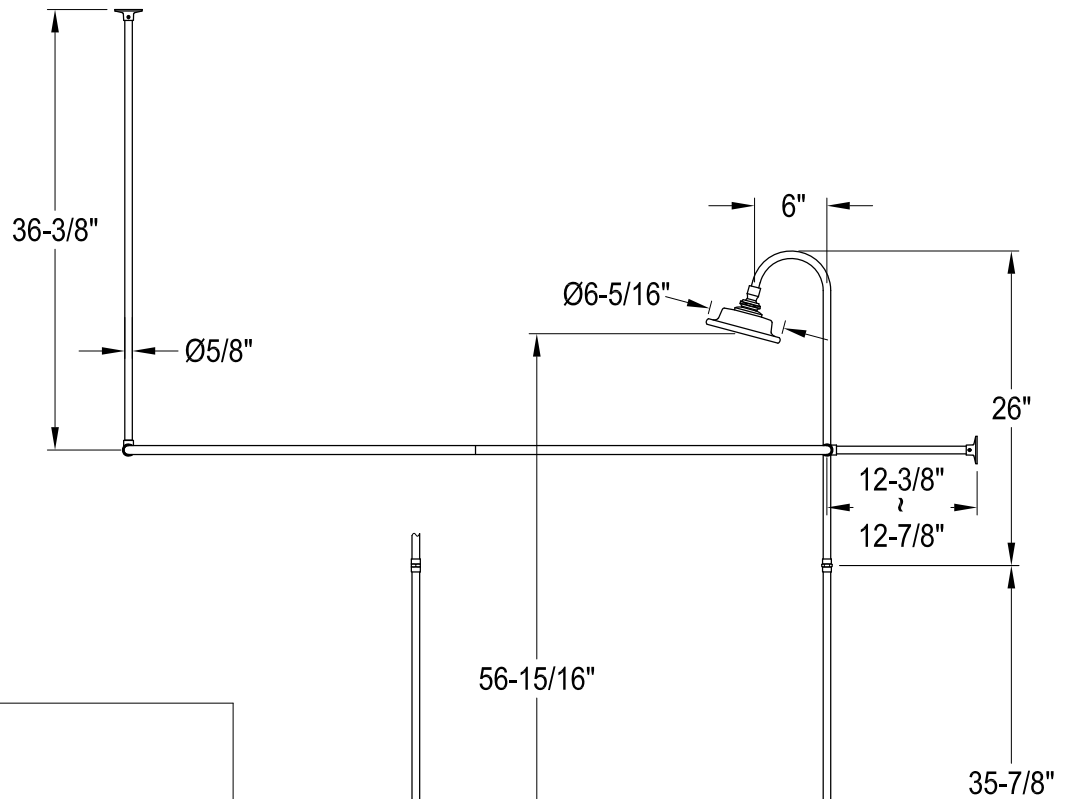

CCK4180,1,2,5,8PL

Shower Combo

CC470,1,2,3,5,6,7,8 Double Offset Bath Supply

CC2090,1,2,3,5,6,7,8 Tub Waste & Overflow