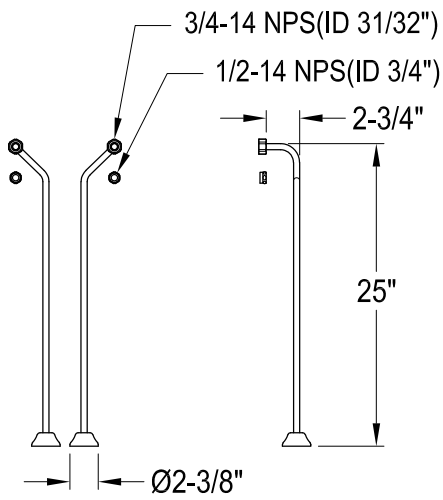

CCK4180,1,2,5,8PL

Shower Combo

CC470,1,2,3,5,6,7,8 Double Offset Bath Supply

CC2090,1,2,3,5,6,7,8 Tub Waste & Overflow