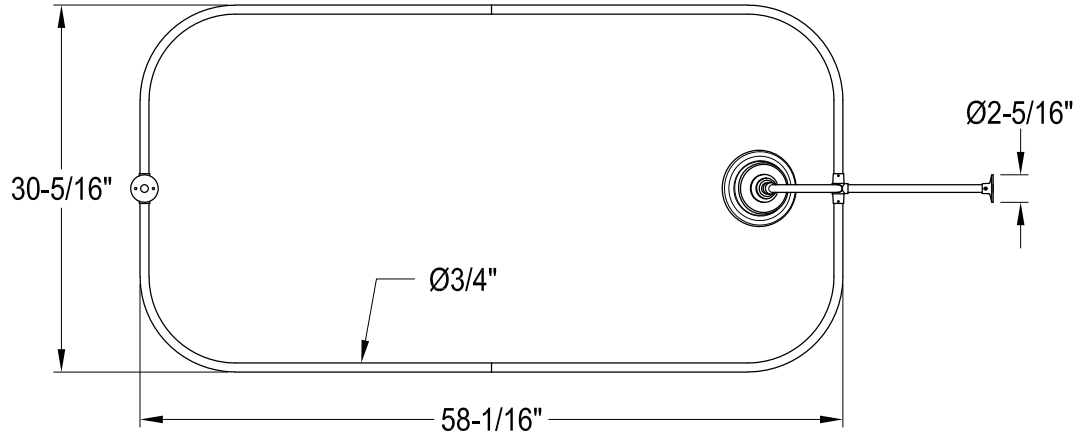

CCK4180,1,2,5,8PL

Shower Combo

CC470,1,2,3,5,6,7,8 Double Offset Bath Supply

CC2090,1,2,3,5,6,7,8 Tub Waste & Overflow