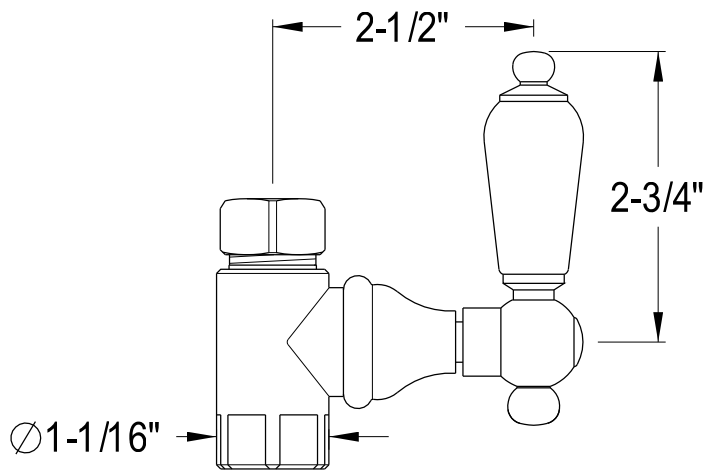

CCK44151, 2, 5, 8PL

Quarter Turn Valves, 1/2" FIP x 1/2" O.D. Comp

1/2" O.D. Comp

1/2"-14 NPT

1/2"-14 NPS