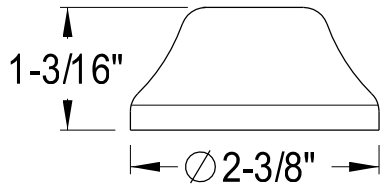

CCK44151, 2, 5, 8PL

Quarter Turn Valves, 1/2" FIP x 1/2" O.D. Comp

1/2" O.D. Comp

1/2"-14 NPT

1/2"-14 NPS