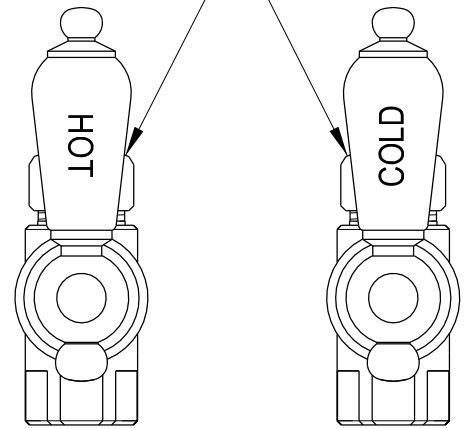

CCK44151, 2, 5, 8PL

Quarter Turn Valves, 1/2" FIP x 1/2" O.D. Comp

1/2" O.D. Comp

1/2"-14 NPT

1/2"-14 NPS