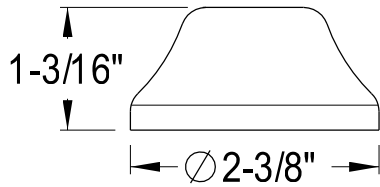

# CCK44151,2,5,8AX

Quarter Turn Valves, 1/2" FIP x 1/2" O.D. Comp

1/2"-14 NPT

1/2"-14 NPS

1/2" O.D. Comp