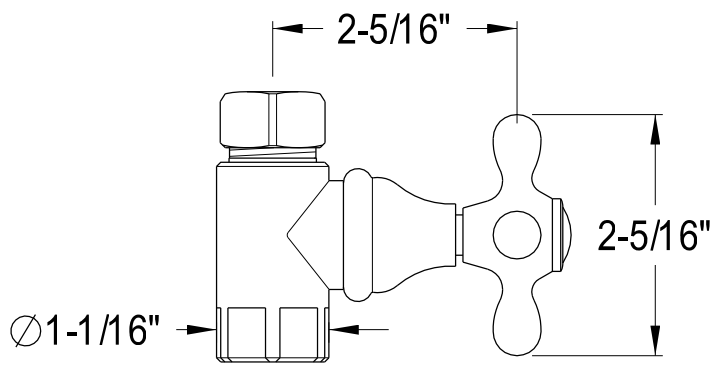

# CCK44151,2,5,8AX

Quarter Turn Valves, 1/2" FIP x 1/2" O.D. Comp

1/2"-14 NPT

1/2"-14 NPS

1/2" O.D. Comp