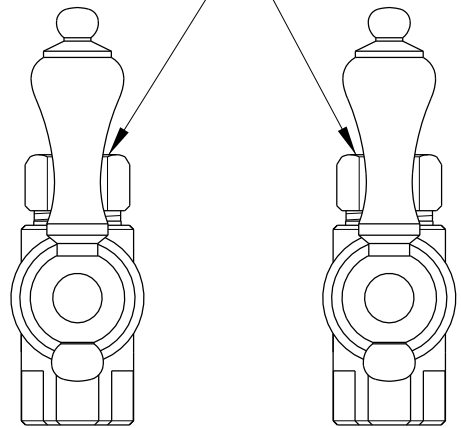

CCK44151,2,5,8AL

Quarter Turn Valves, 1/2" FIP x 1/2" O.D. Comp

1/2" O.D. Comp

1/2"-14 NPT

1/2"-14 NPS