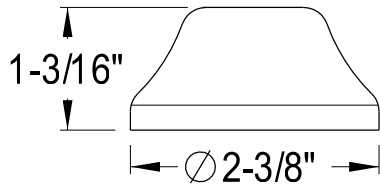

CCK44151,2,5,8AL

Quarter Turn Valves, 1/2" FIP x 1/2" O.D. Comp

1/2" O.D. Comp

1/2"-14 NPT

1/2"-14 NPS