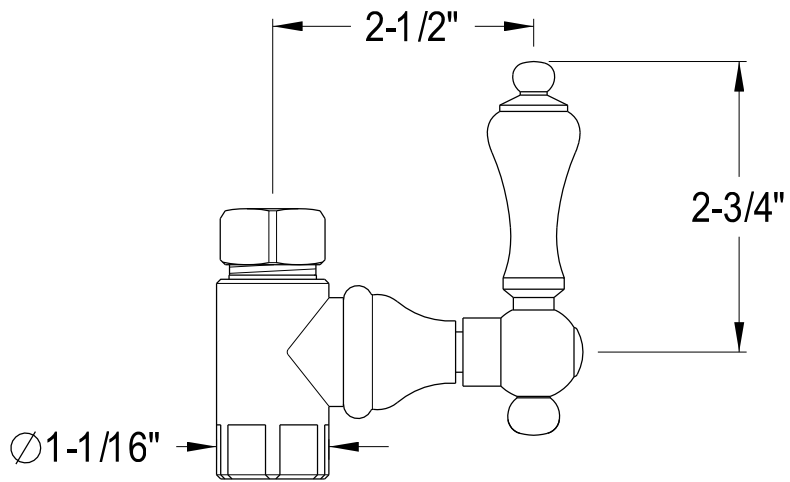

CCK44151,2,5,8AL

Quarter Turn Valves, 1/2" FIP x 1/2" O.D. Comp

1/2" O.D. Comp

1/2"-14 NPT

1/2"-14 NPS