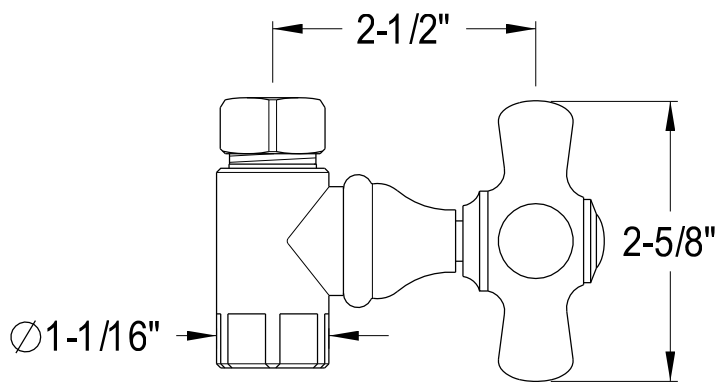

CCK44151,2,5,8PX

Quarter Turn Valves, 1/2" FIP x 1/2" O.D. Comp

1/2"-14 NPT

1/2"-14 NPS

1/2" O.D. Comp