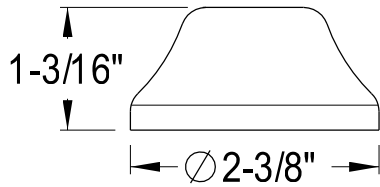

CCK44151,2,5,8PX

Quarter Turn Valves, 1/2" FIP x 1/2" O.D. Comp

1/2"-14 NPT

1/2"-14 NPS

1/2" O.D. Comp